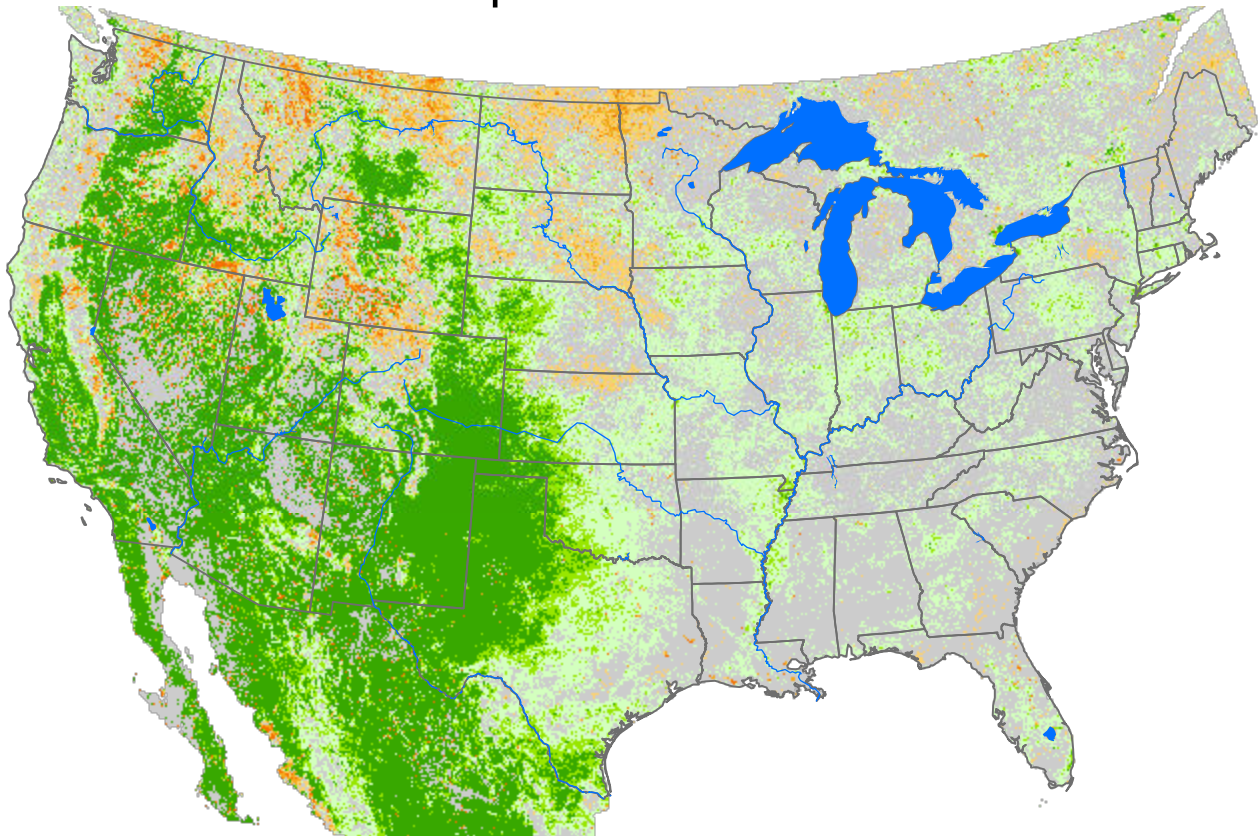

# Seasonal Cumulative ET Anomaly

01 Apr - 03 Jul 2025

ET Anomaly (%)

State Water Body River