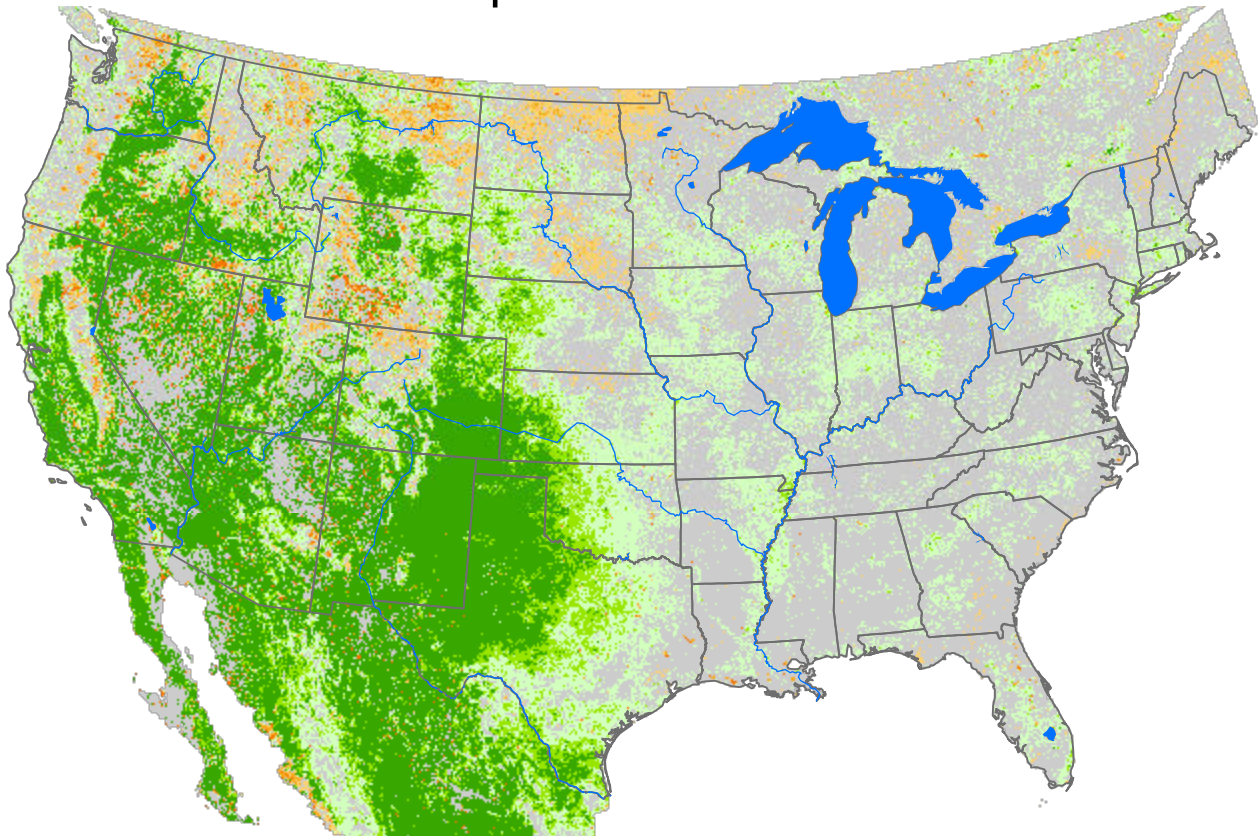

Seasonal Cumulative ET Anomaly

01 Apr - 19 Jul 2025

ET Anomaly (%)

State Water Body River