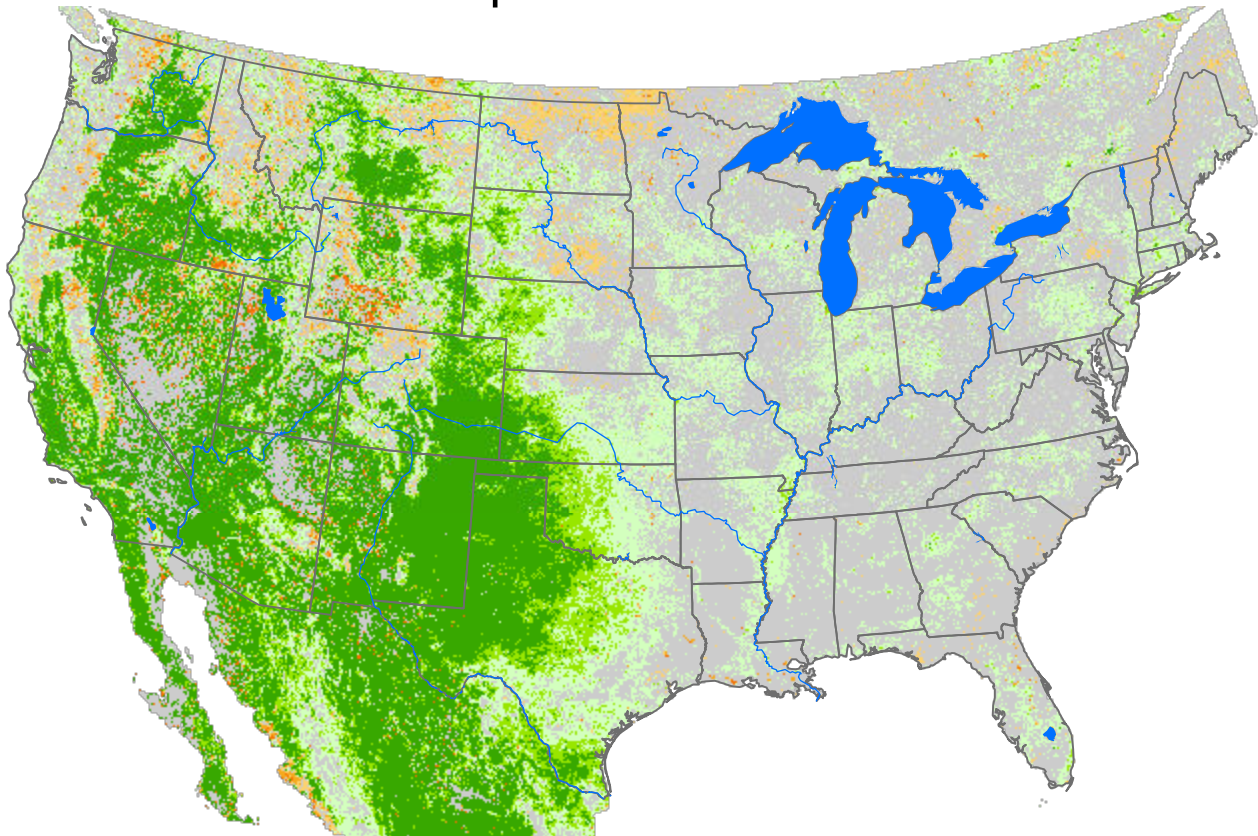

Seasonal Cumulative ET Anomaly

01 Apr - 27 Jul 2025

ET Anomaly (%)

State Water Body River