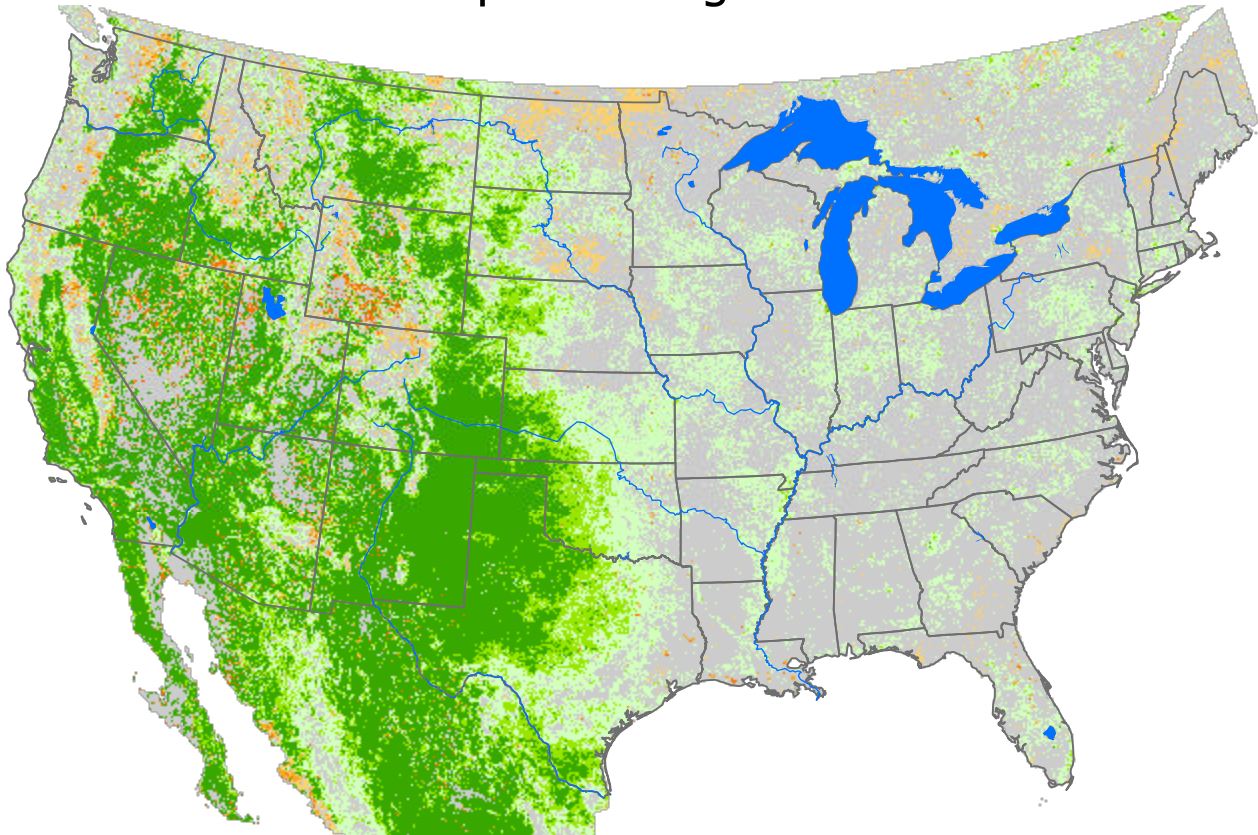

Seasonal Cumulative ET Anomaly

01 Apr - 04 Aug 2025

ET Anomaly (%)

State Water Body River