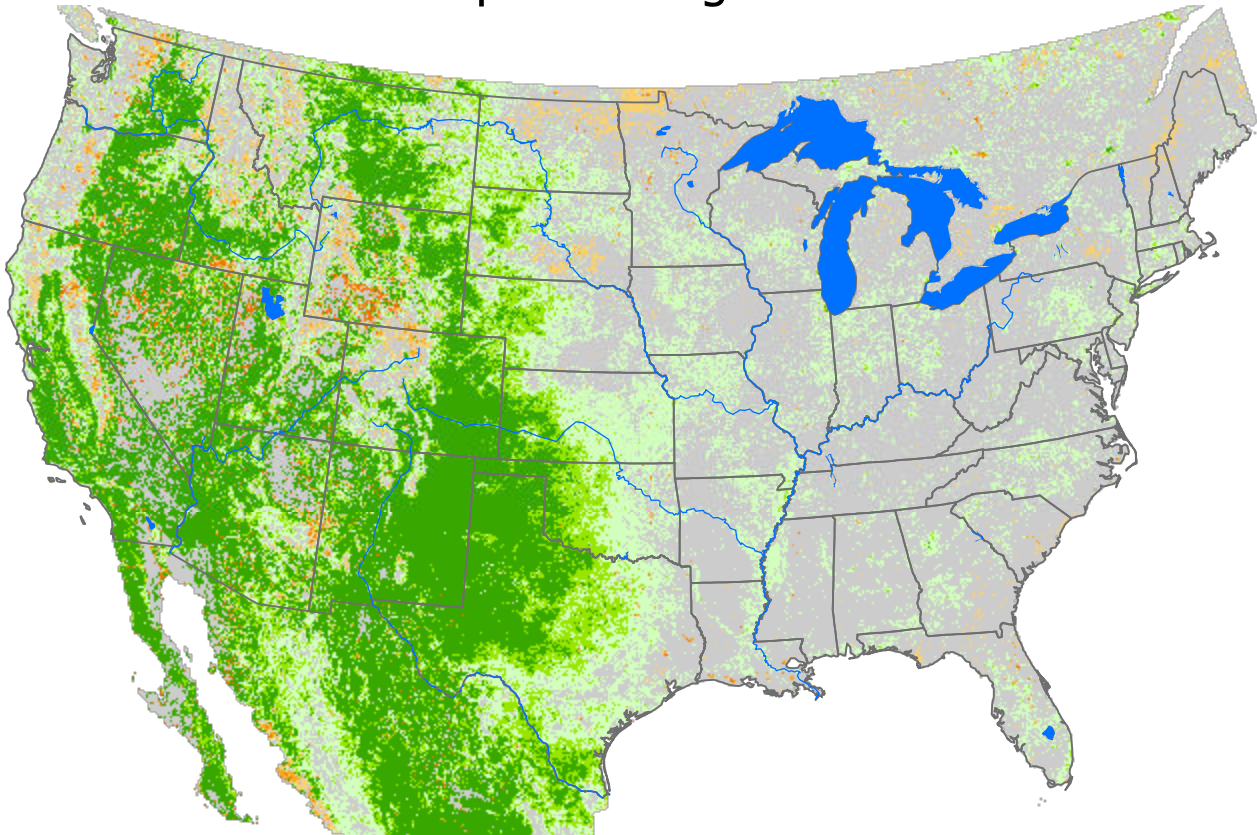

# Seasonal Cumulative ET Anomaly

01 Apr - 12 Aug 2025

ET Anomaly (%)

□ State     Water Body     River