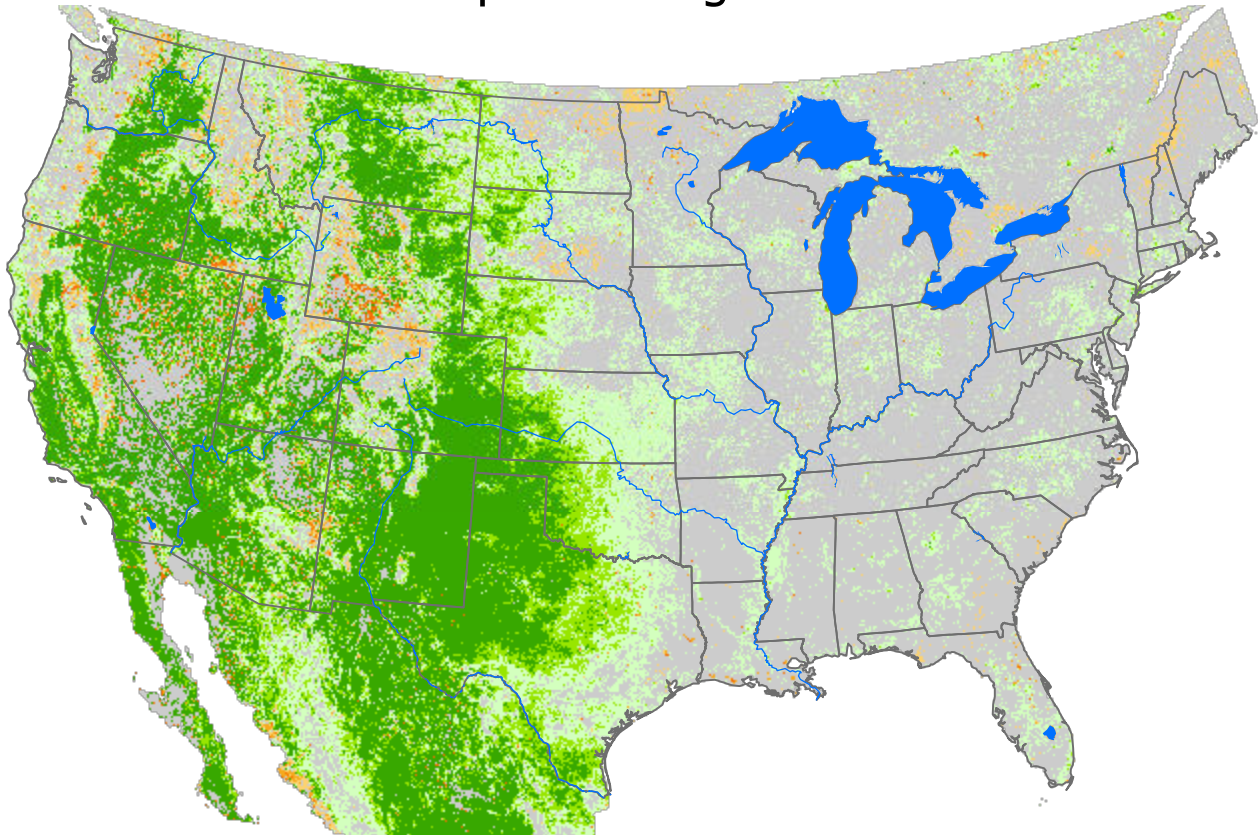

Seasonal Cumulative ET Anomaly

01 Apr - 20 Aug 2025

ET Anomaly (%)

State Water Body River