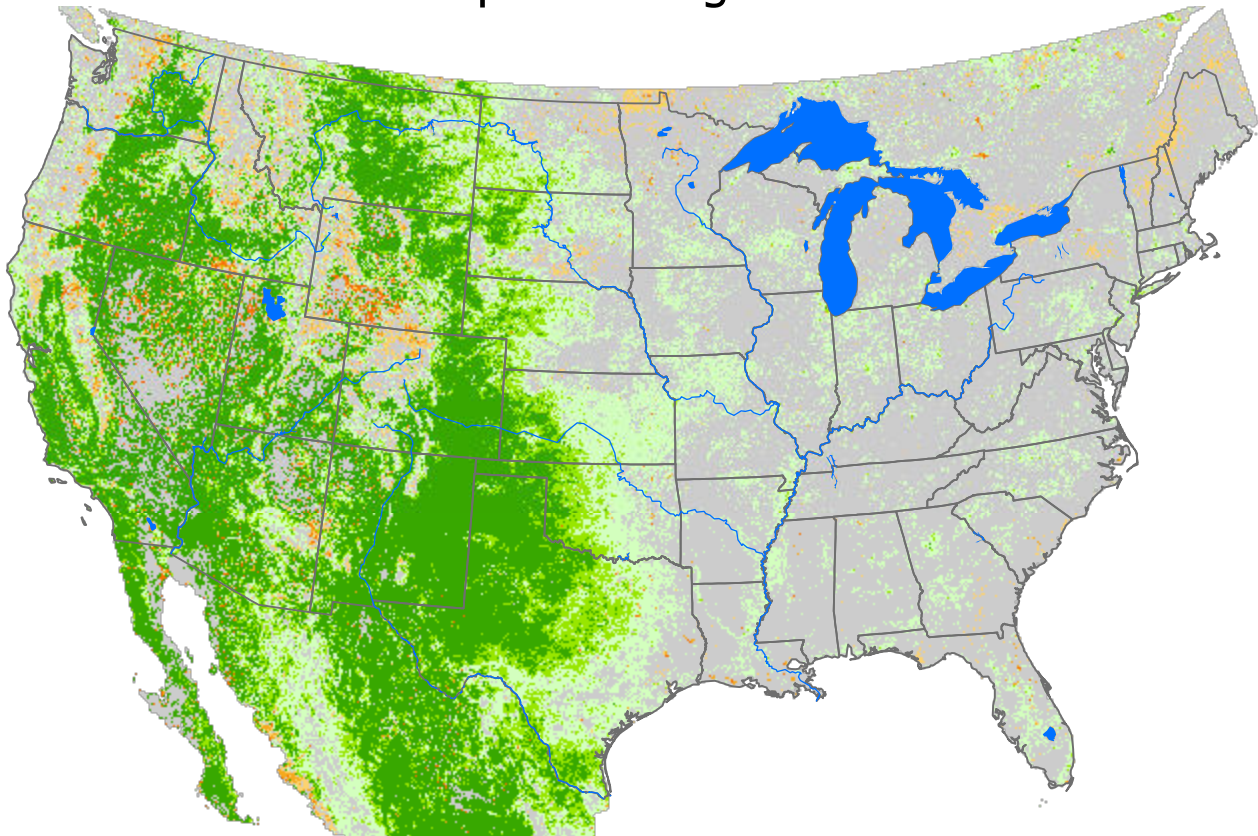

Seasonal Cumulative ET Anomaly

01 Apr - 28 Aug 2025

ET Anomaly (%)

State Water Body River