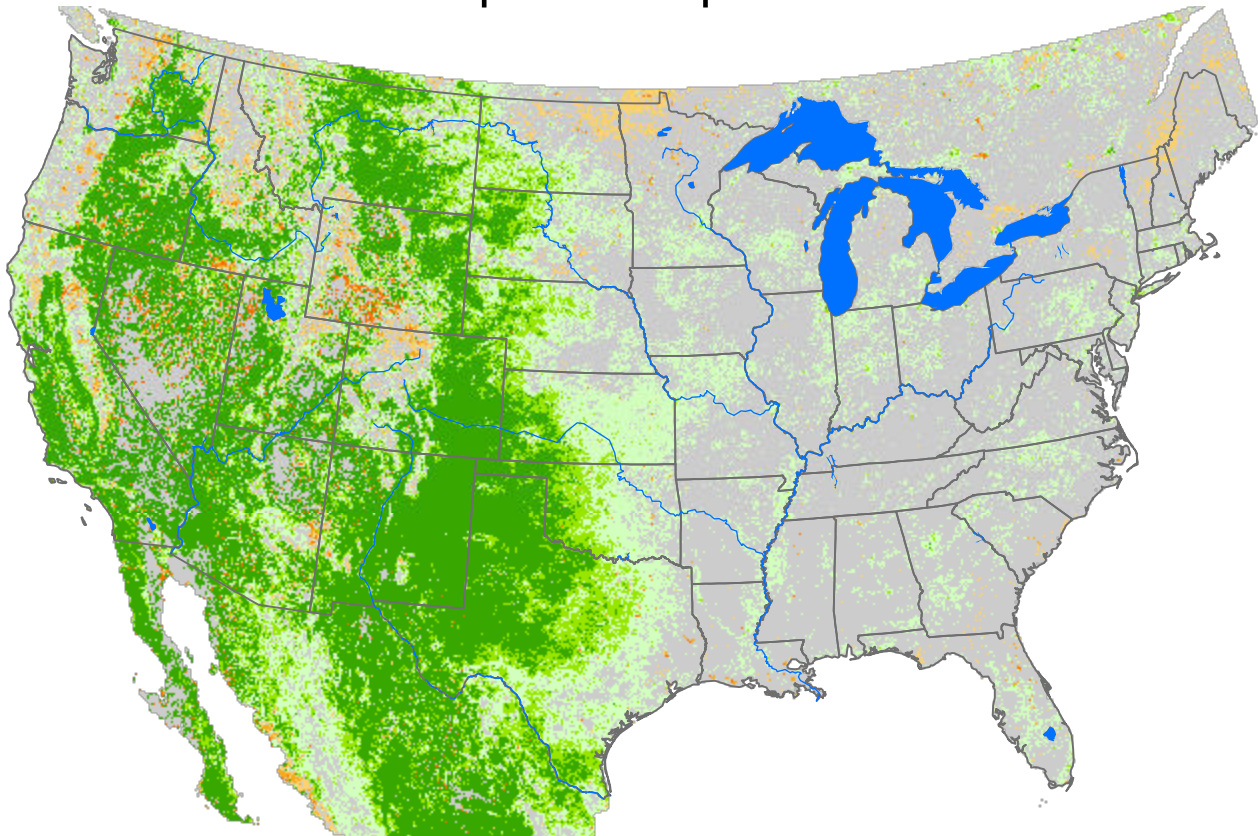

# Seasonal Cumulative ET Anomaly

01 Apr - 05 Sep 2025

ET Anomaly (%)

State Water Body River