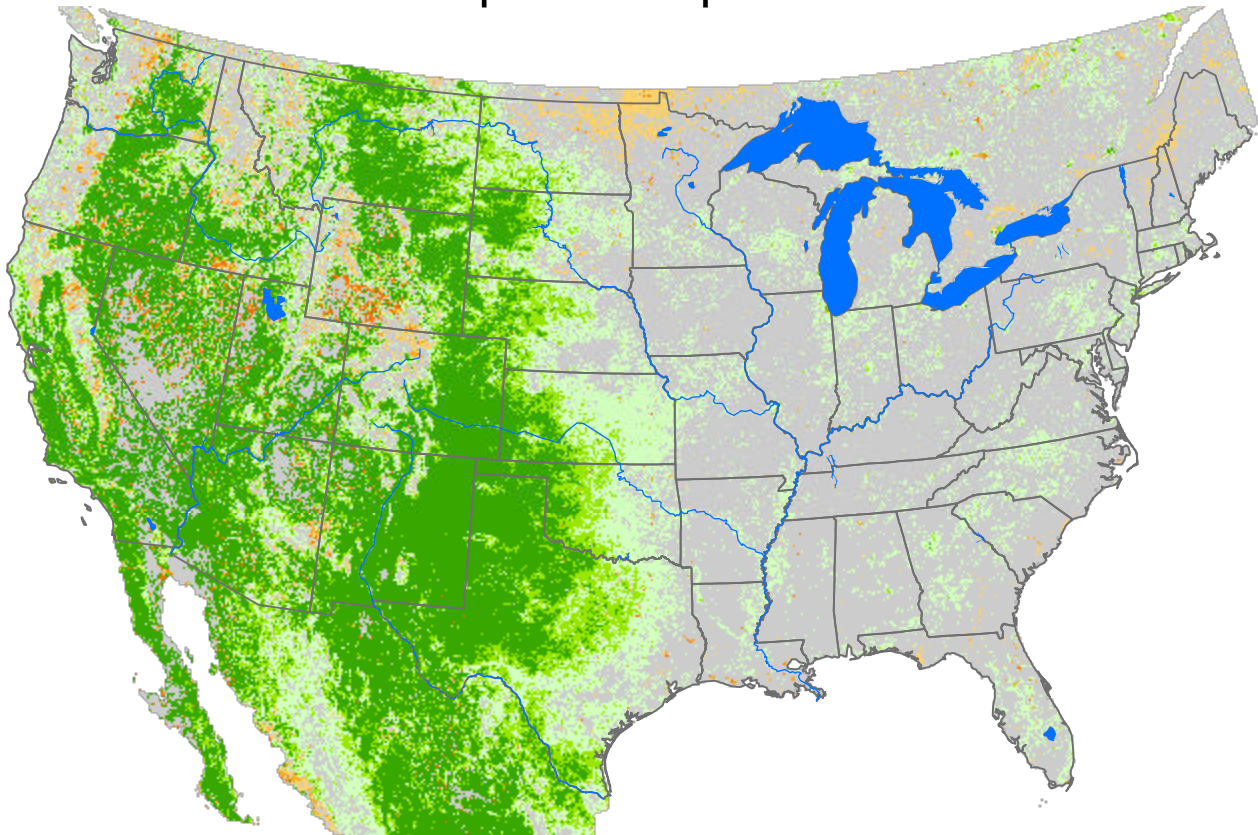

Seasonal Cumulative ET Anomaly

01 Apr - 21 Sep 2025

ET Anomaly (%)

State Water Body River