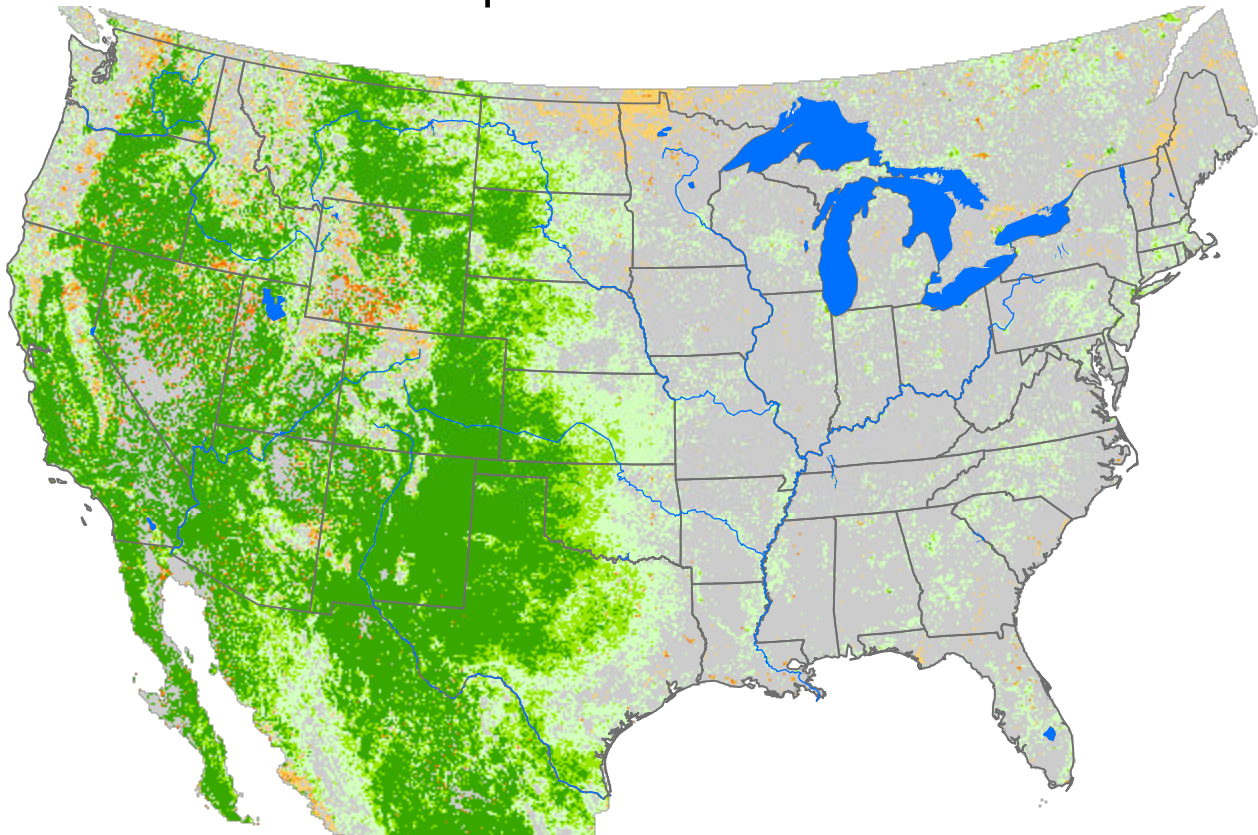

Seasonal Cumulative ET Anomaly

01 Apr - 07 Oct 2025

ET Anomaly (%)

State Water Body River