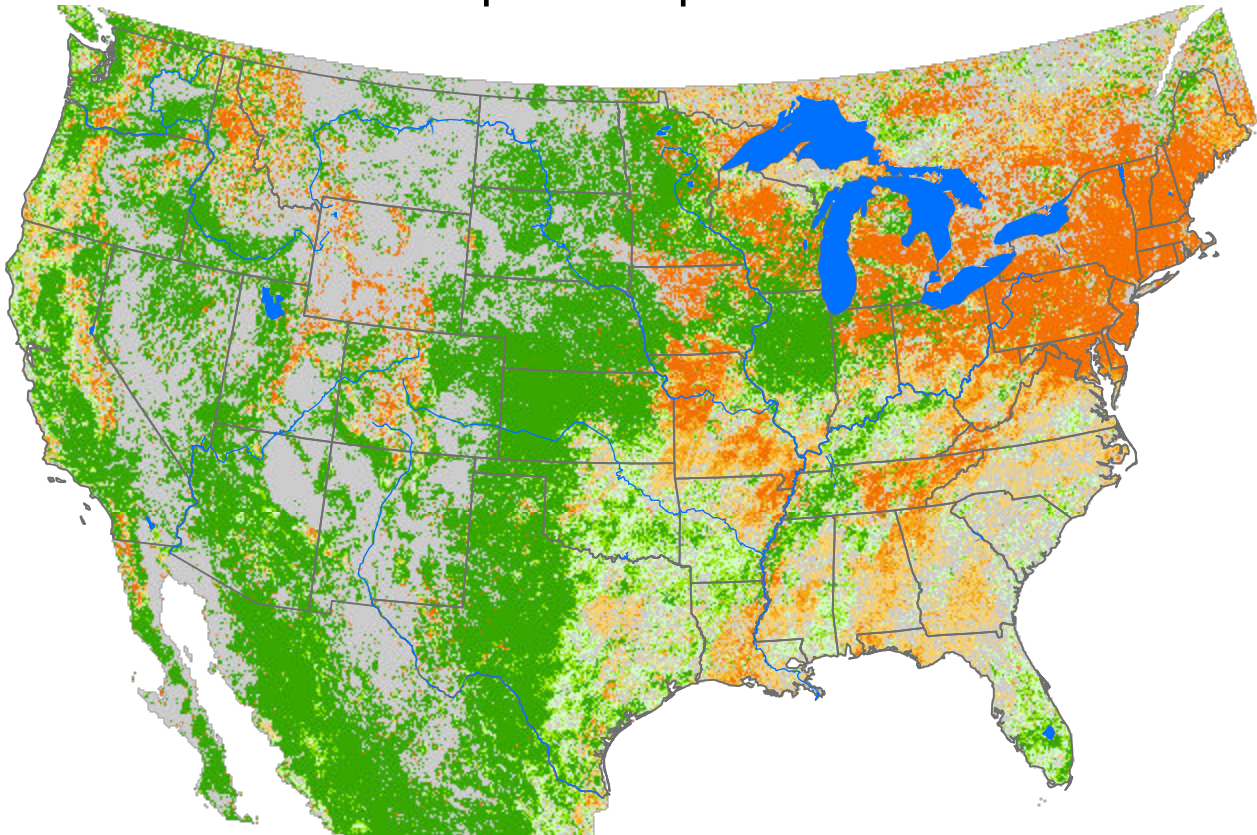

# Seasonal Cumulative ET Anomaly

01 Apr - 06 Apr 2026

ET Anomaly (%)

State Water Body River