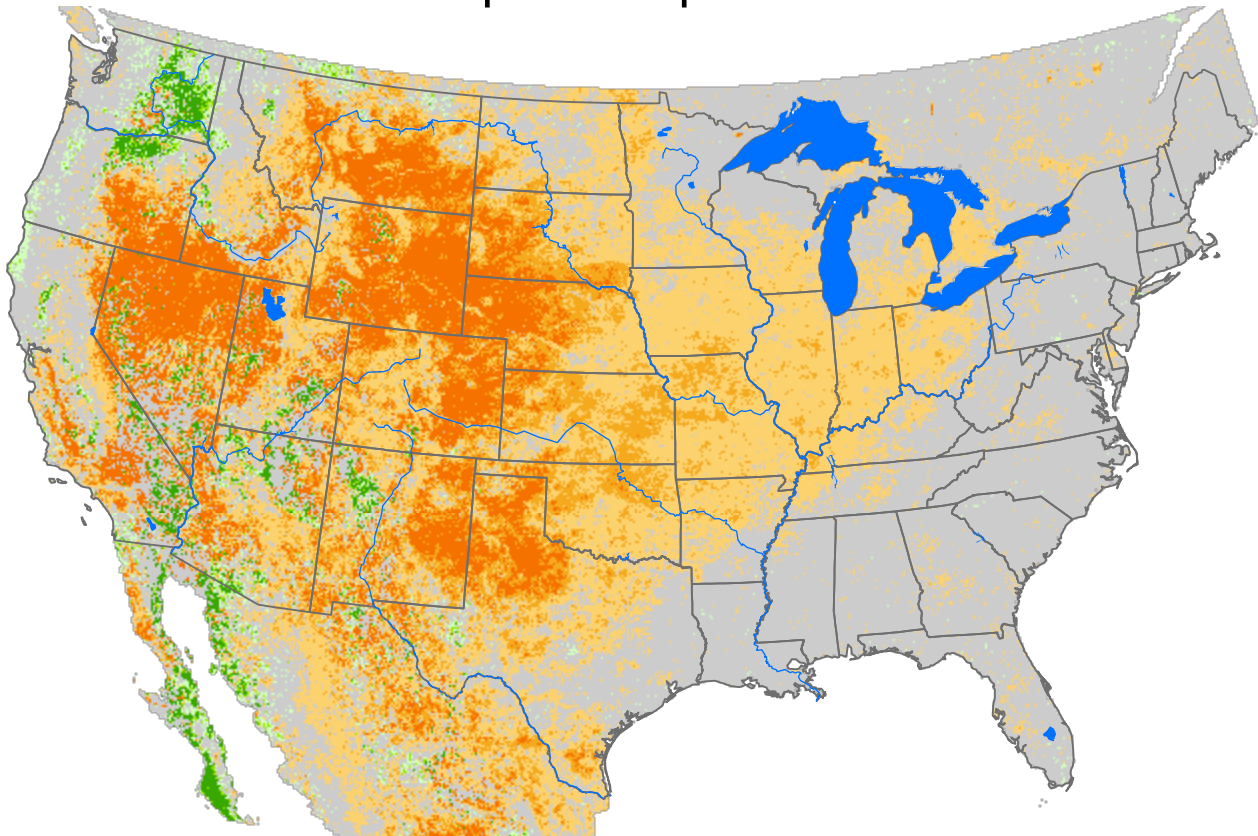

# Seasonal Cumulative ET Anomaly

01 Apr - 14 Apr 2026

ET Anomaly (%)

State Water Body River