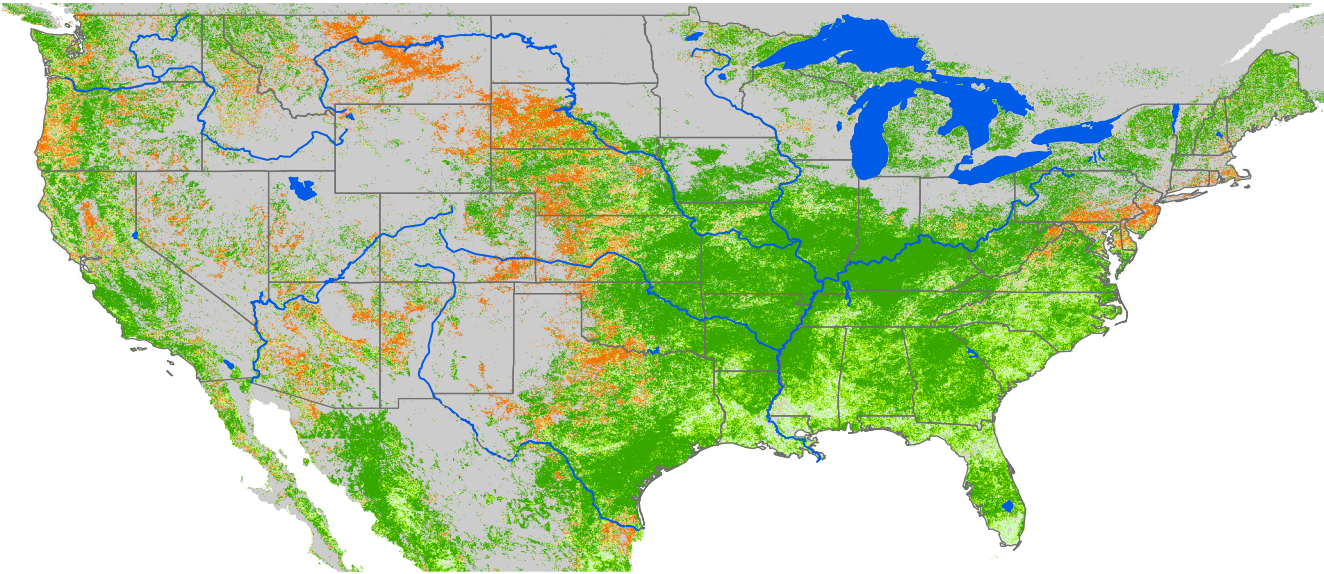

Monthly ET Anomaly January 2000

ET Anomaly (%)

State Water Body River