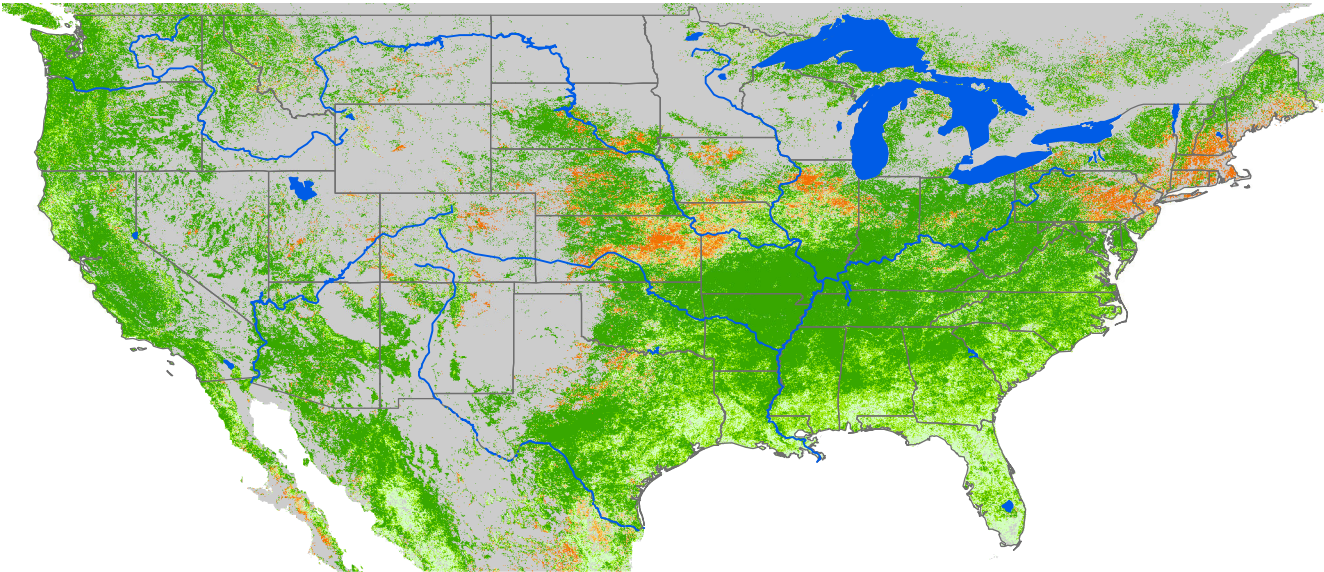

Monthly ET Anomaly February 2000

ET Anomaly (%)

□ State ● Water Body — River