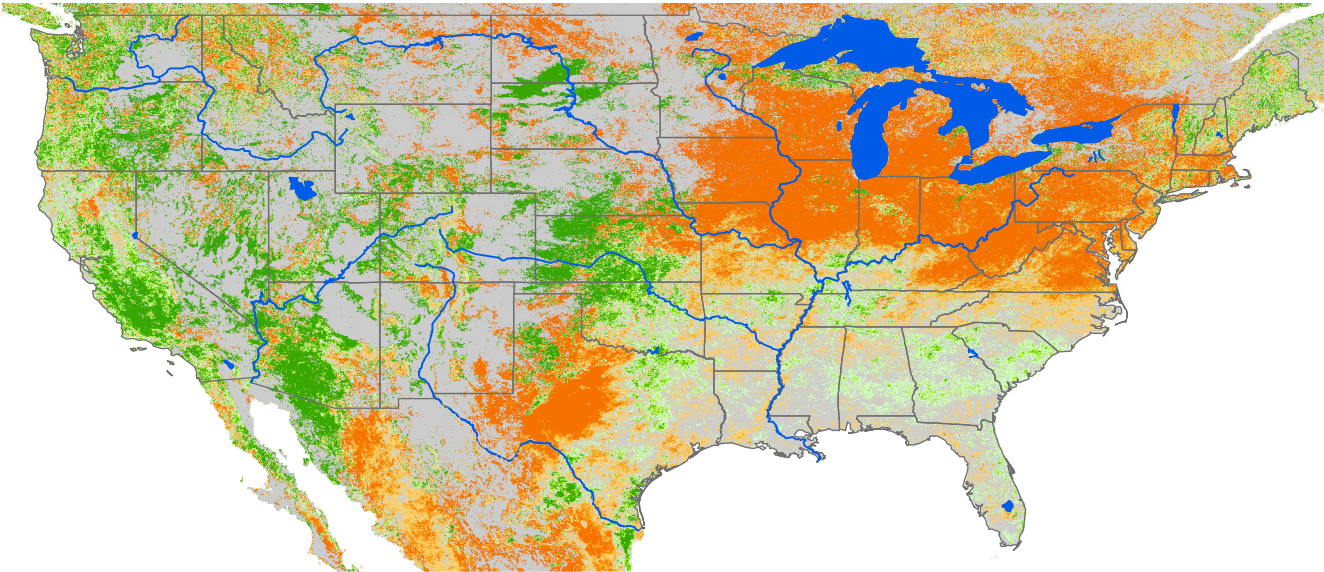

Monthly ET Anomaly March 2000

ET Anomaly (%)

State Water Body River