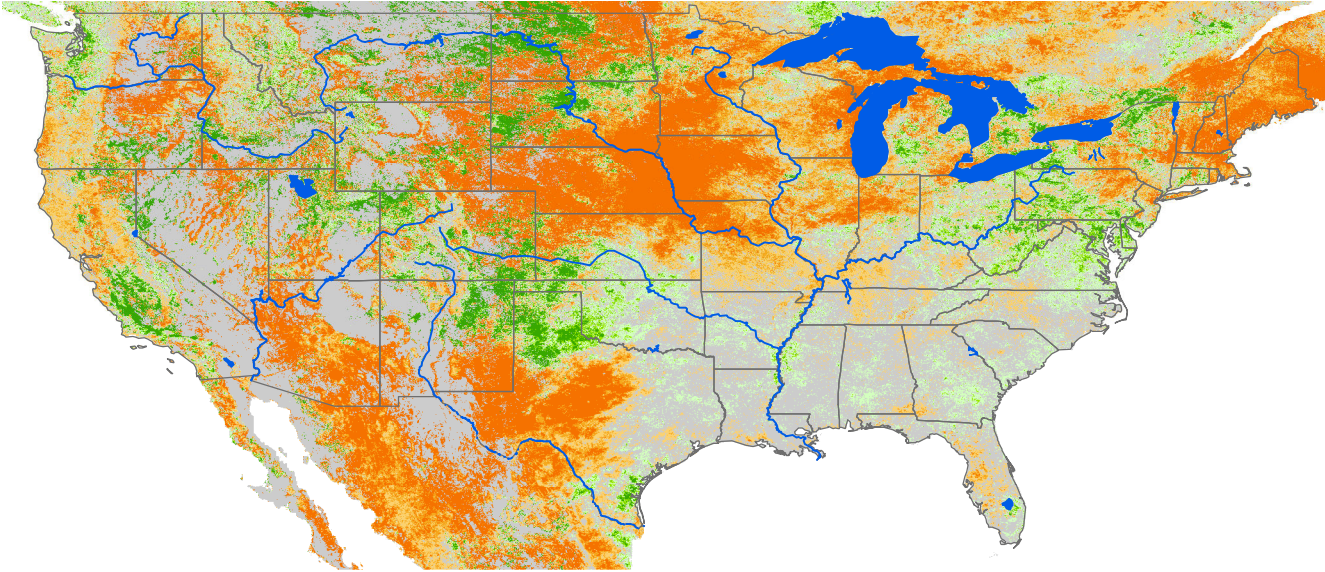

## ET Anomaly (%)

State Water Body River