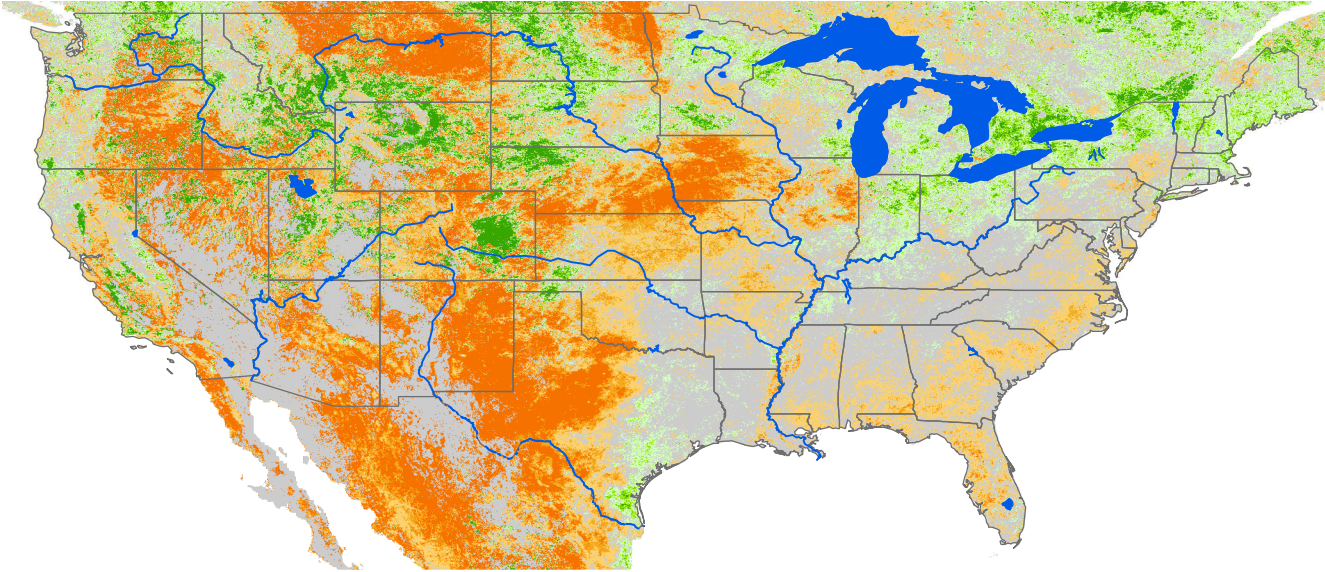

Monthly ET Anomaly May 2000

ET Anomaly (%)

State Water Body River