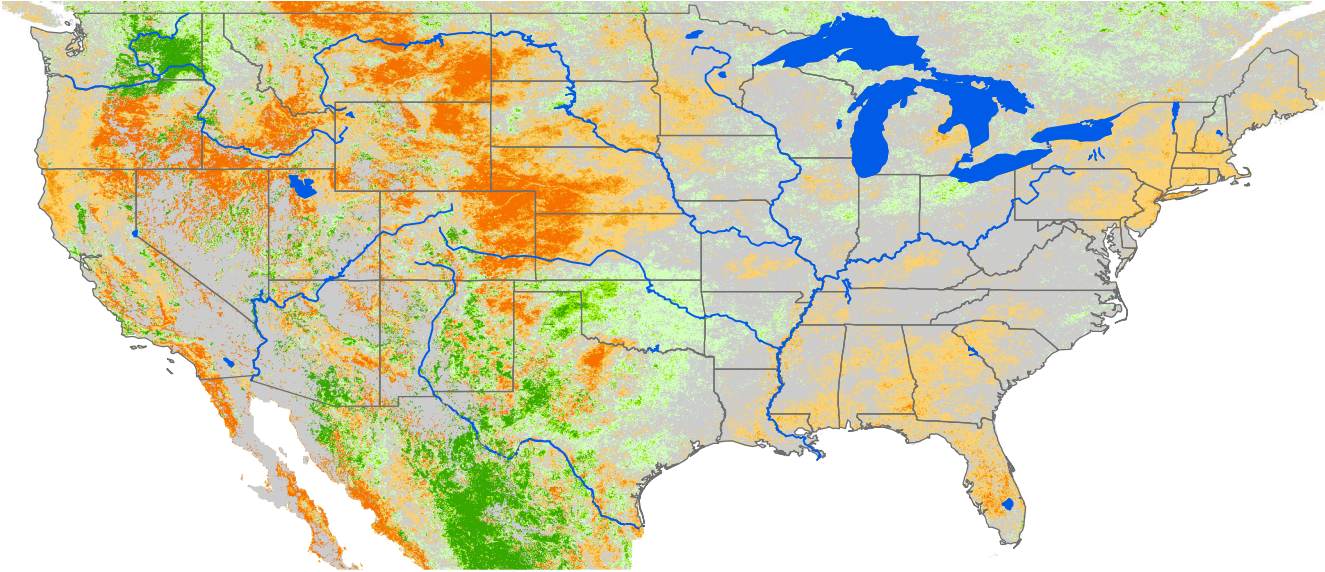

Monthly ET Anomaly

June 2000

ET Anomaly (%)

□ State  Water Body  River