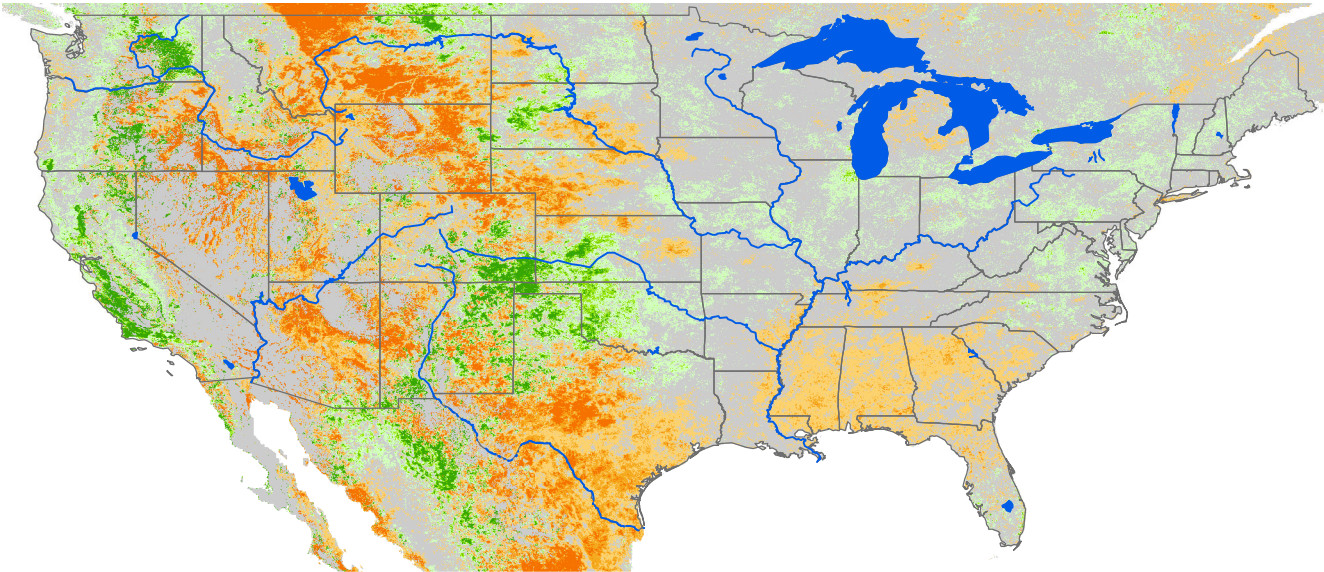

Monthly ET Anomaly July 2000

ET Anomaly (%)

□ State  Water Body  River