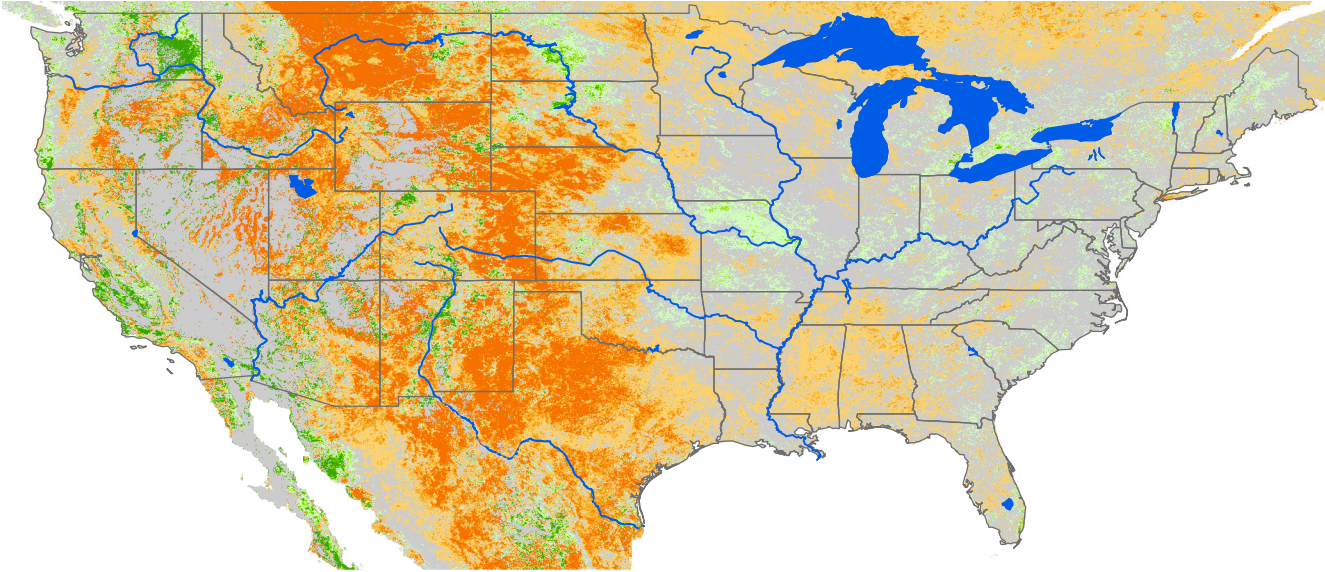

Monthly ET Anomaly August 2000

ET Anomaly (%)

□ State  Water Body  River