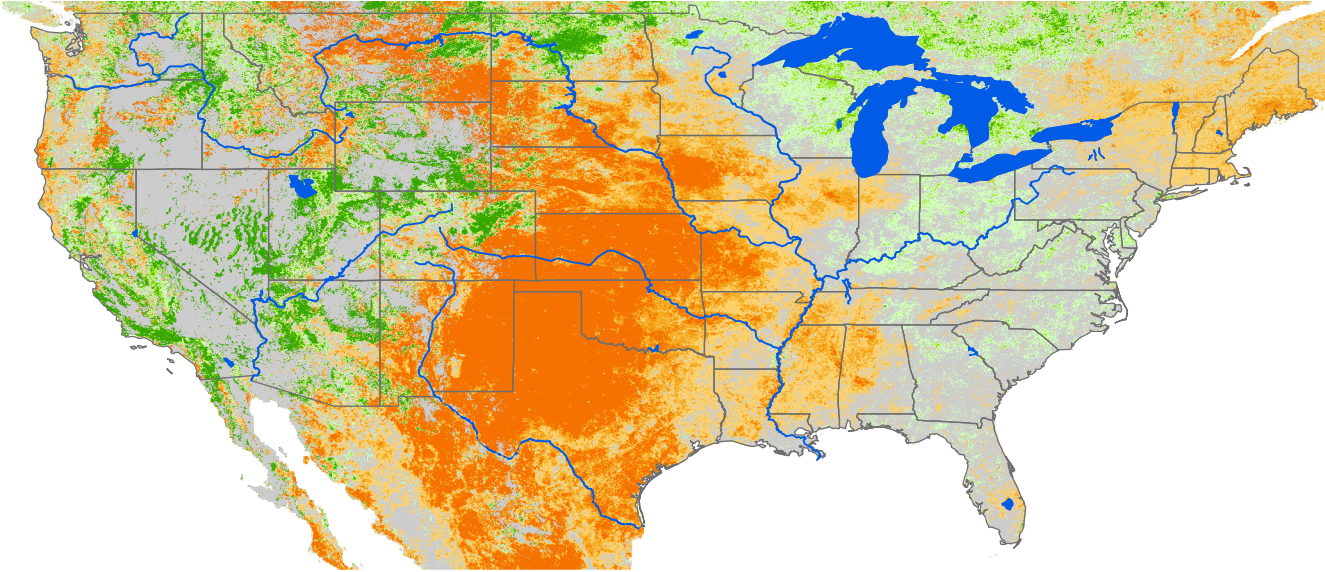

Monthly ET Anomaly September 2000

ET Anomaly (%)

□ State ● Water Body — River