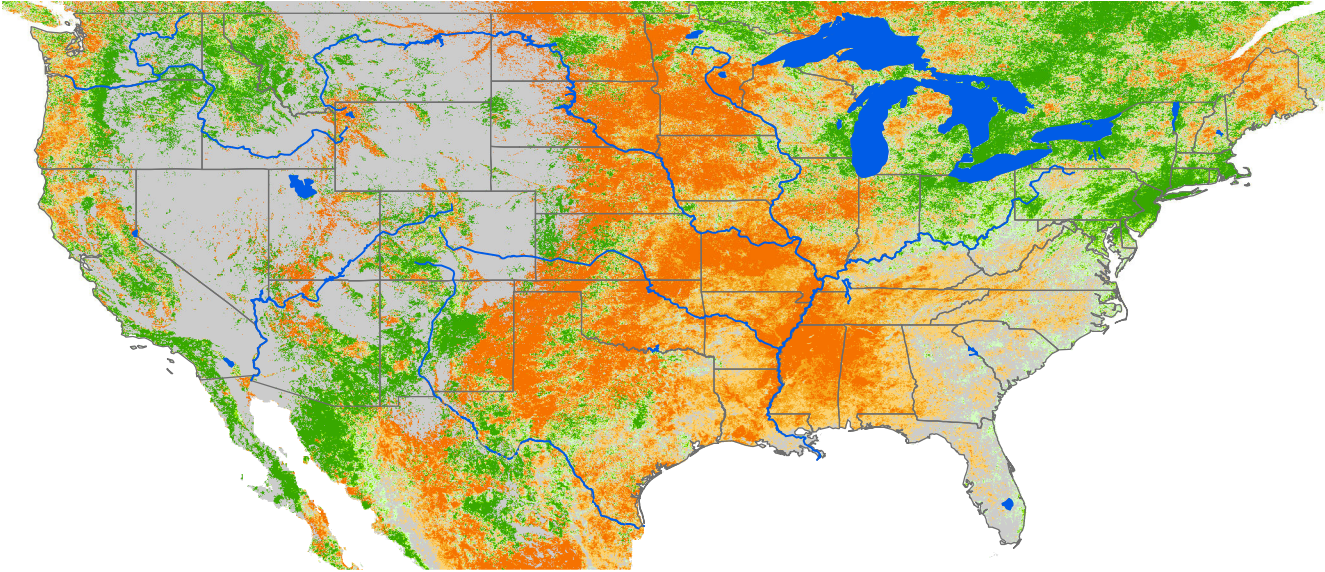

Monthly ET Anomaly October 2000

ET Anomaly (%)

□ State Water Body River