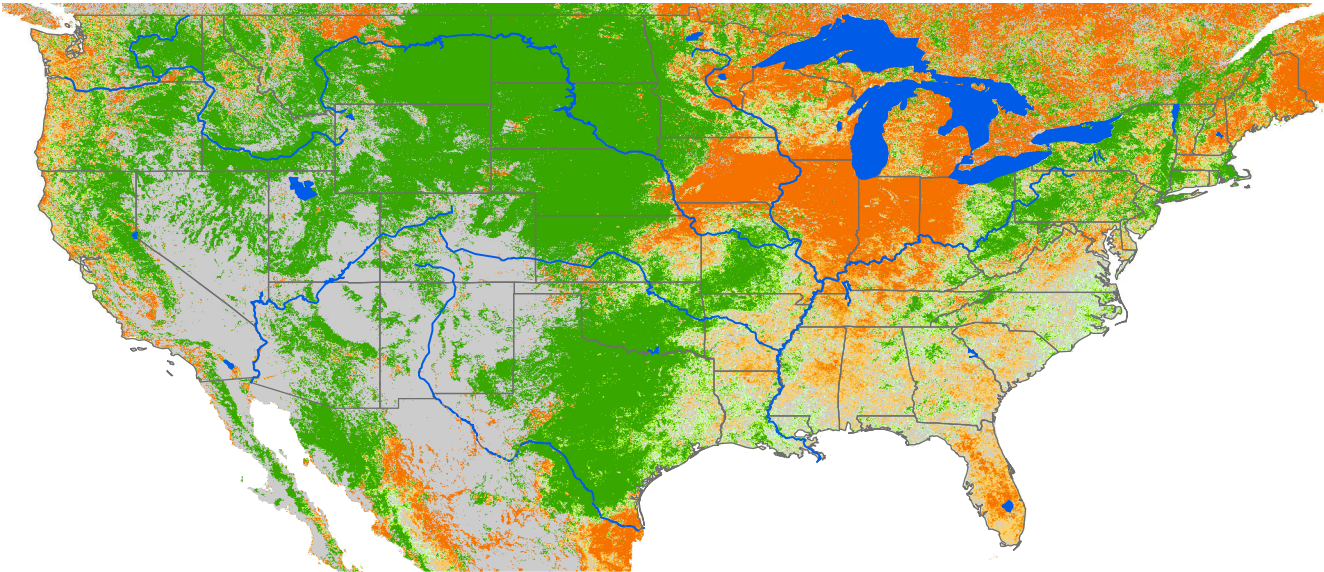

Monthly ET Anomaly November 2000

ET Anomaly (%)

State Water Body River