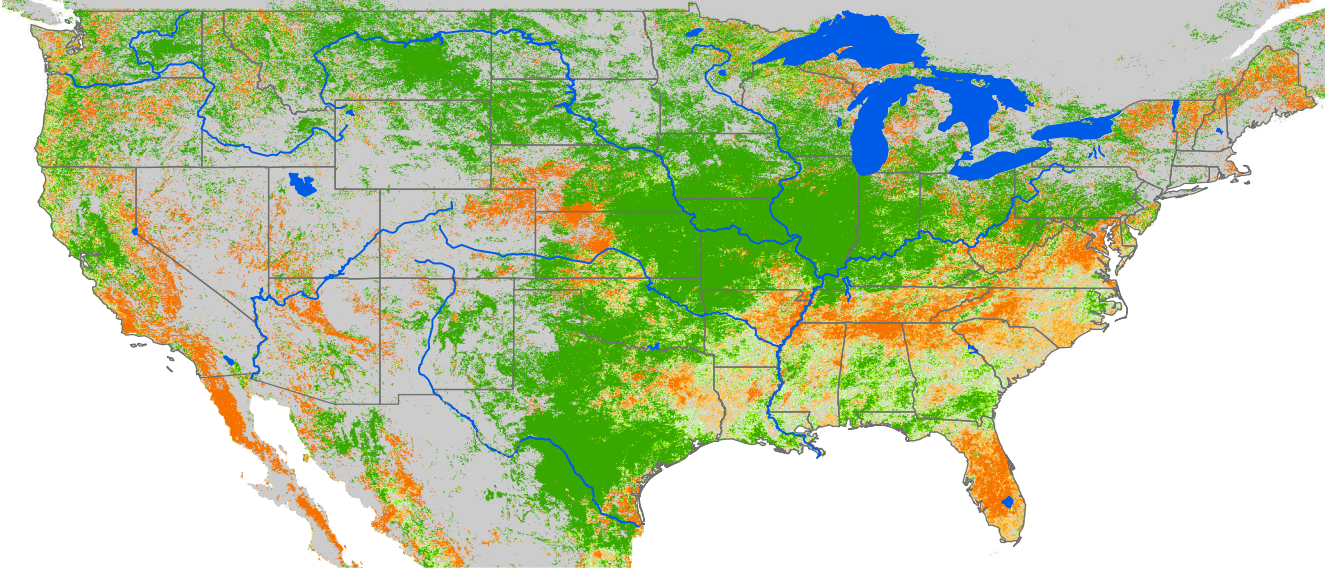

Monthly ET Anomaly December 2000

ET Anomaly (%)

□ State ● Water Body — River