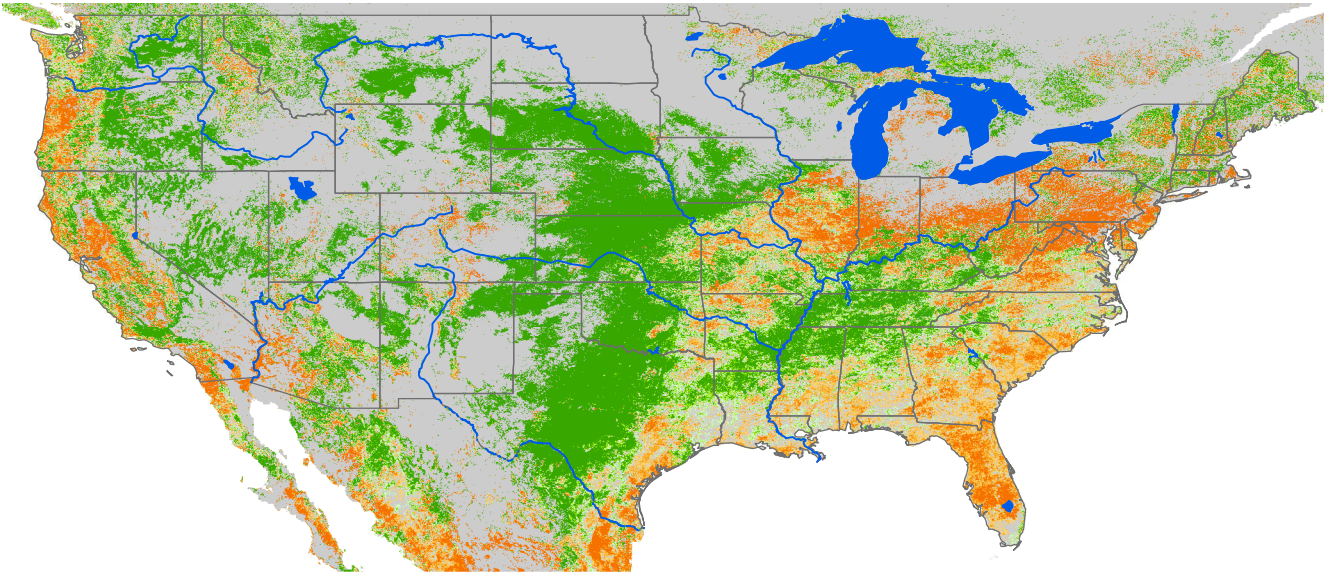

## ET Anomaly (%)

State Water Body River