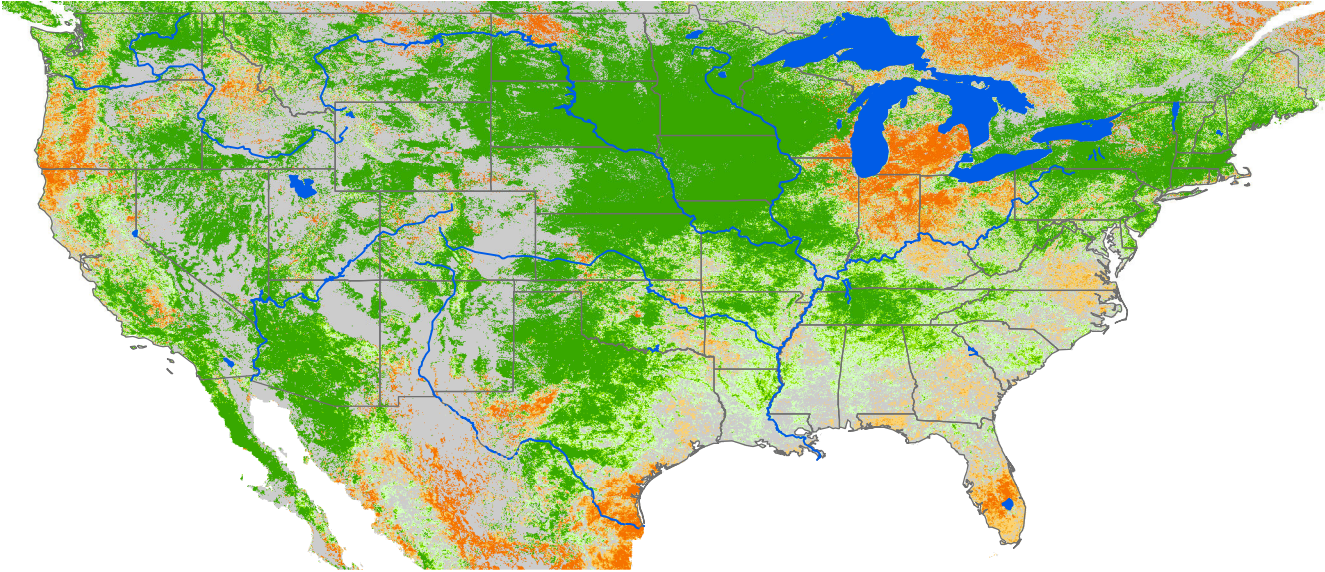

Monthly ET Anomaly March 2001

ET Anomaly (%)

State Water Body River