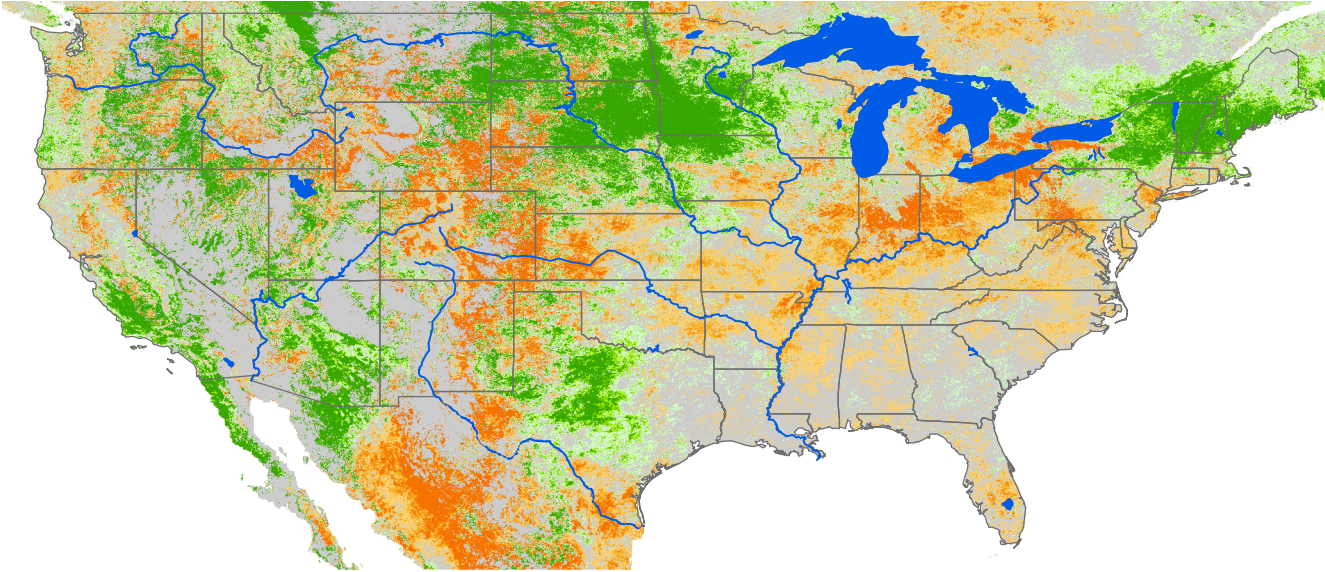

Monthly ET Anomaly April 2001

ET Anomaly (%)

□ State  Water Body  River