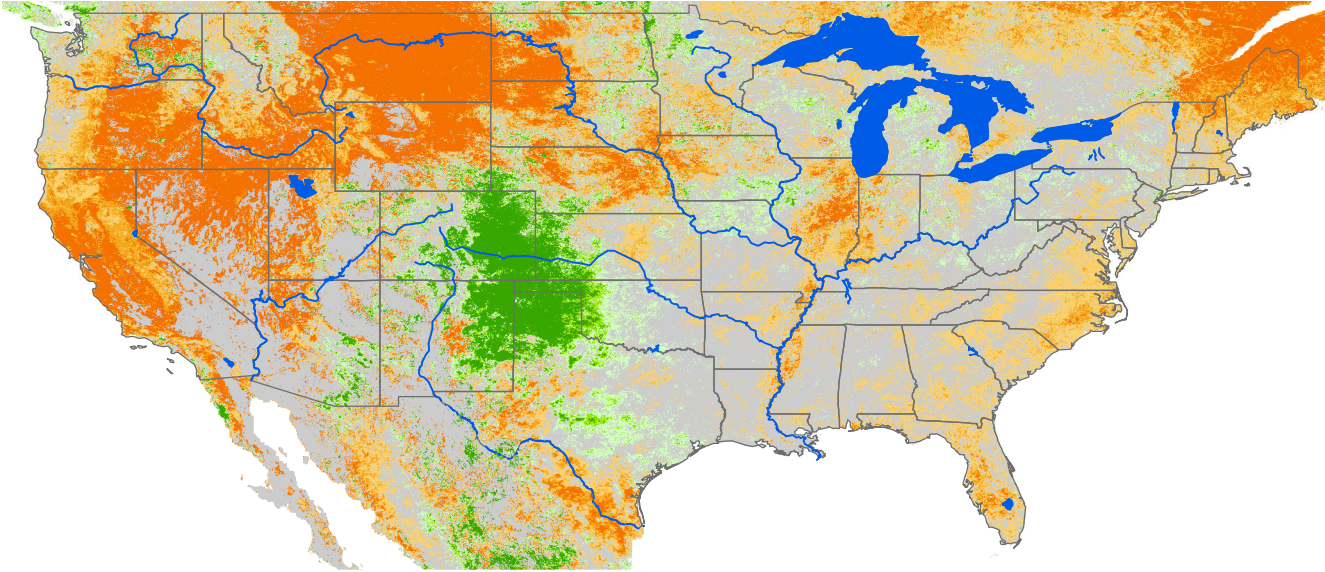

Monthly ET Anomaly May 2001

ET Anomaly (%)

□ State  Water Body  River