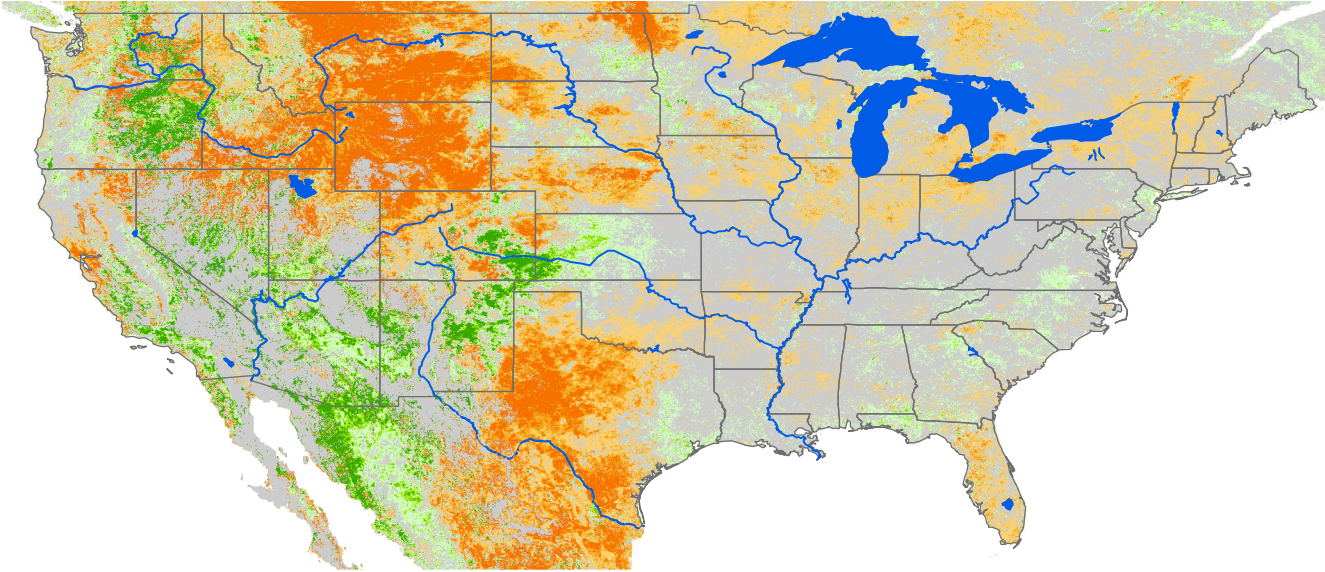

Monthly ET Anomaly

June 2001

ET Anomaly (%)

□ State ● Water Body — River