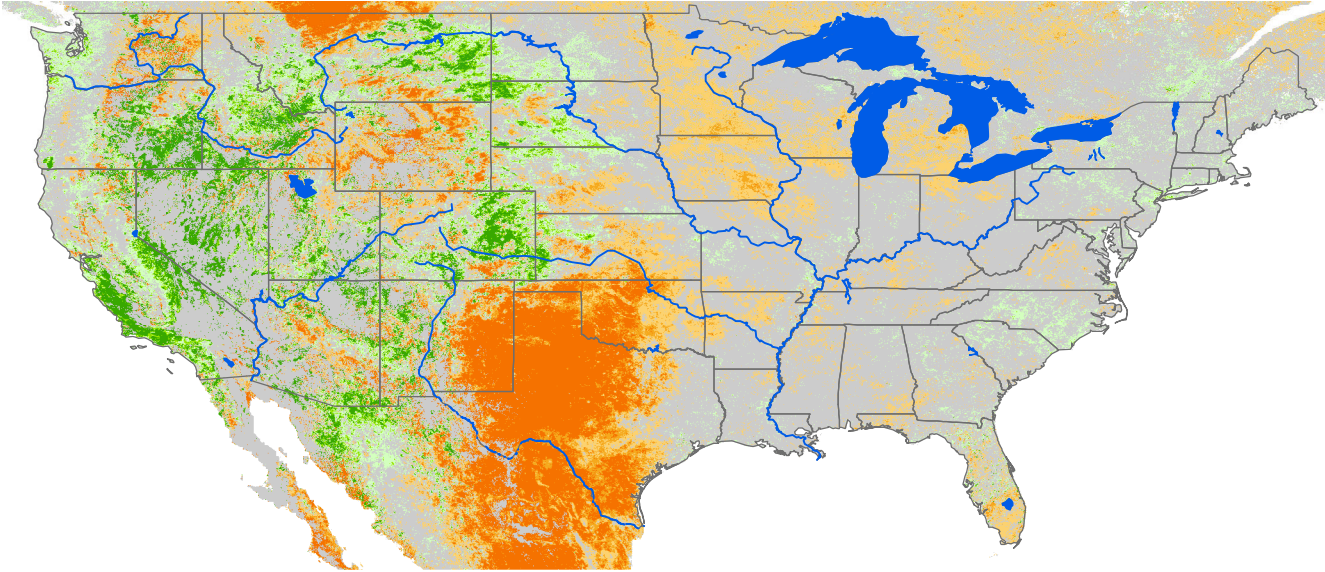

Monthly ET Anomaly July 2001

ET Anomaly (%)

□ State Water Body River