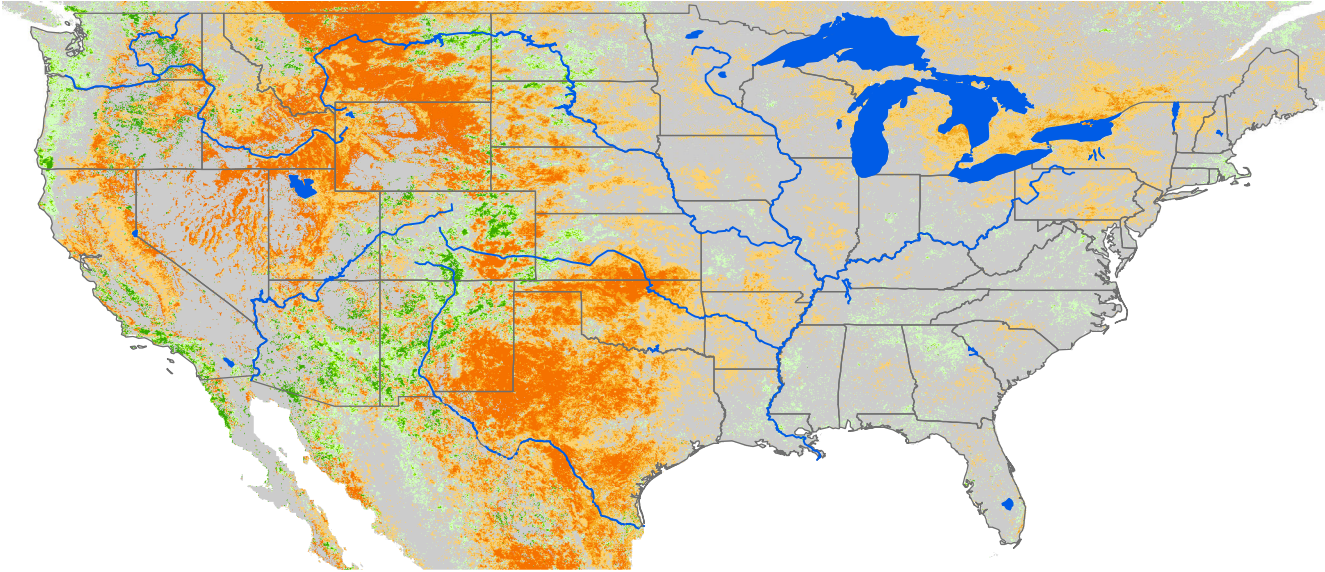

Monthly ET Anomaly August 2001

ET Anomaly (%)

□ State  Water Body  River