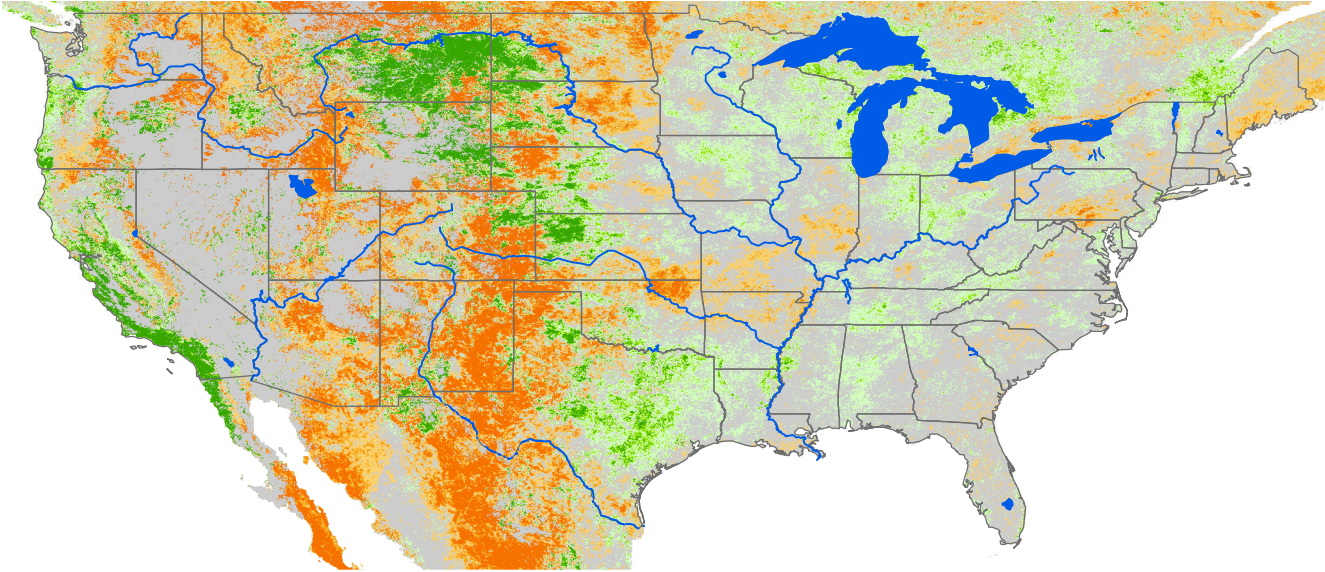

Monthly ET Anomaly September 2001

ET Anomaly (%)

State Water Body River