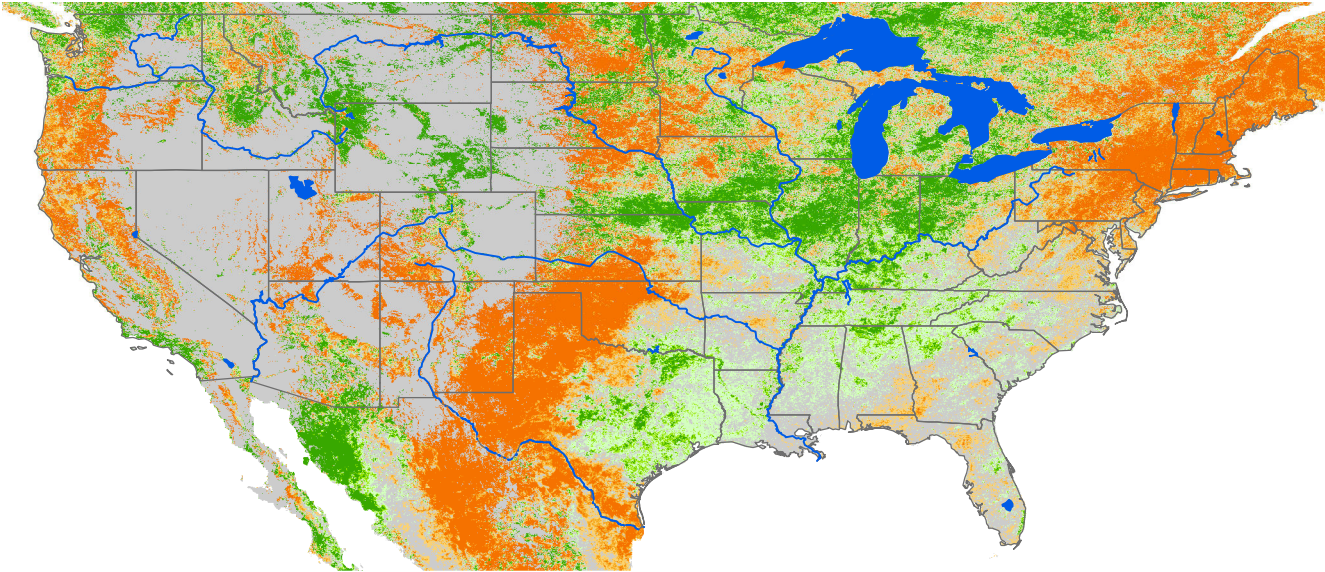

Monthly ET Anomaly October 2001

ET Anomaly (%)

□ State ● Water Body — River