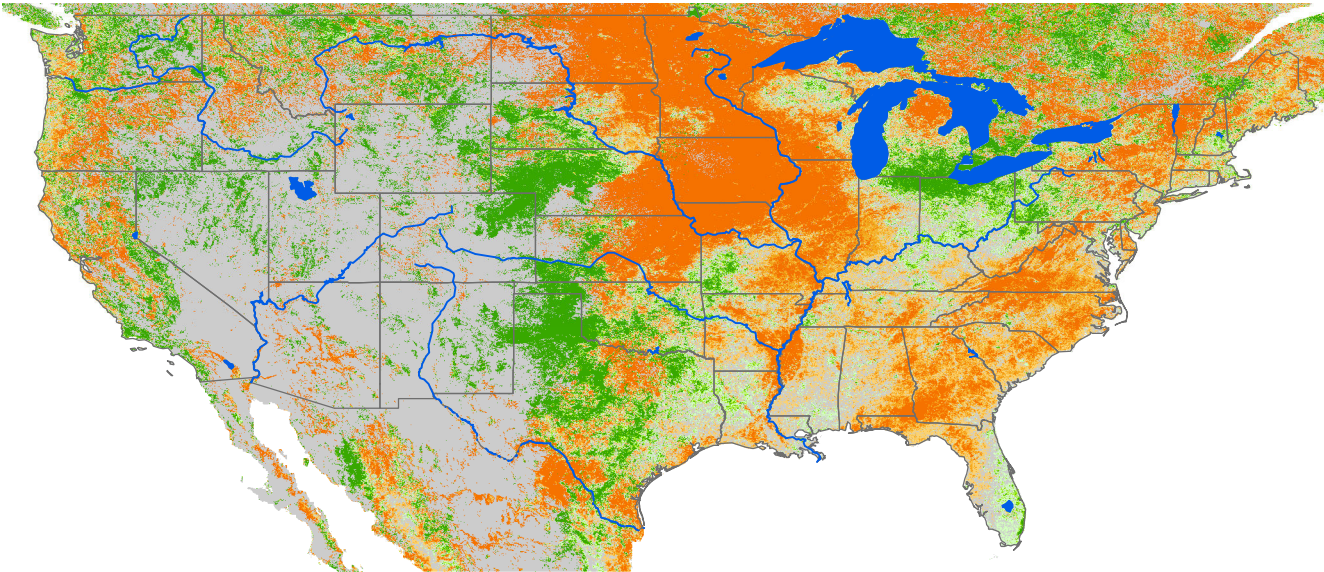

## ET Anomaly (%)

State Water Body River