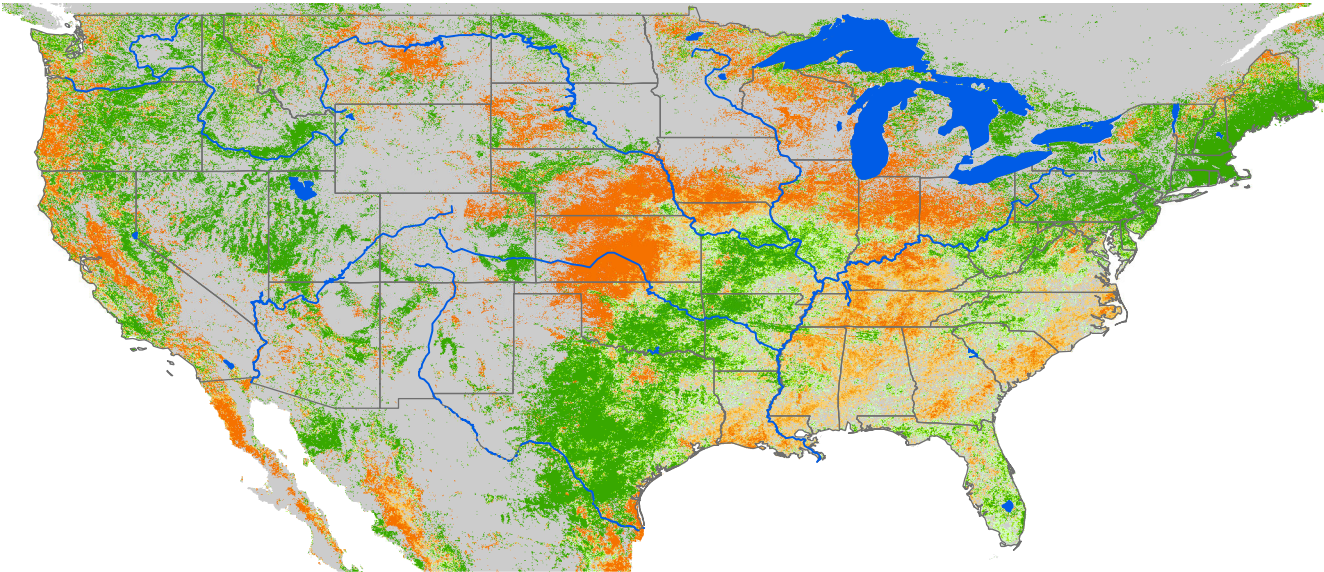

Monthly ET Anomaly December 2001

ET Anomaly (%)

State Water Body River