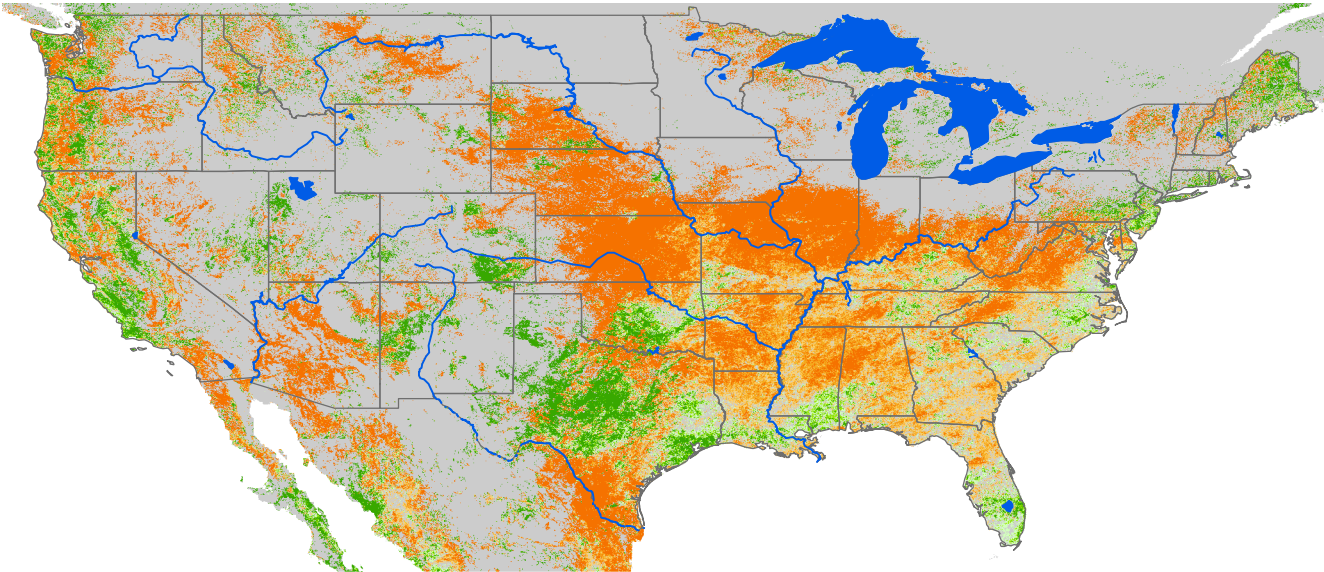

Monthly ET Anomaly January 2002

ET Anomaly (%)

State Water Body River