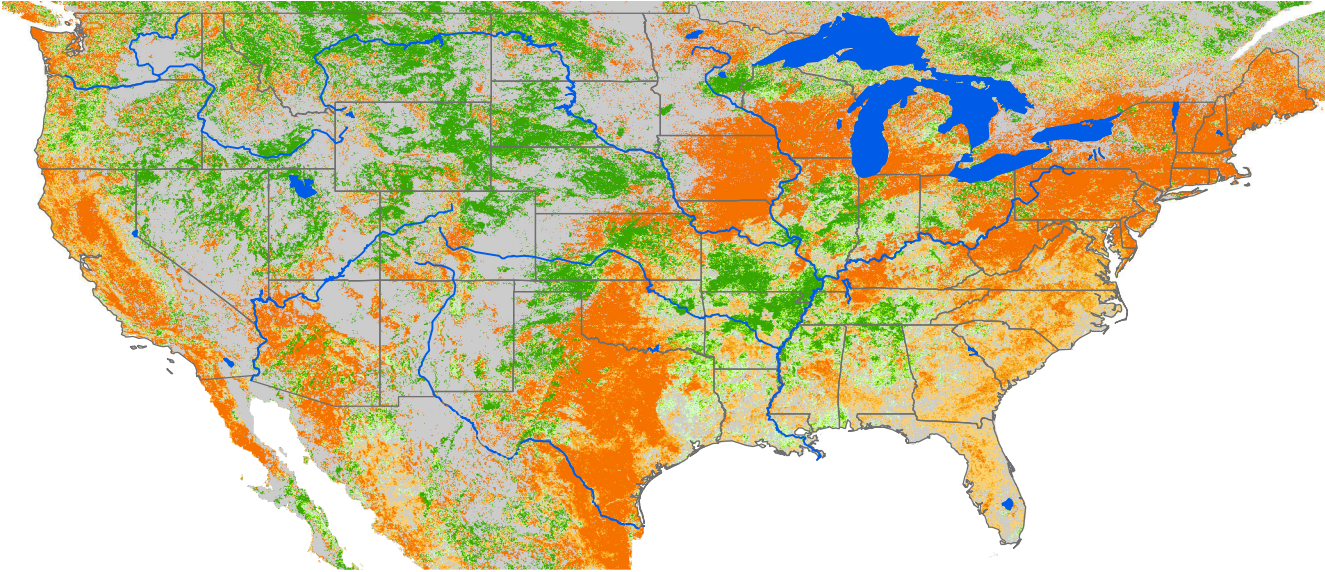

# Monthly ET Anomaly March 2002

## ET Anomaly (%)

State Water Body River