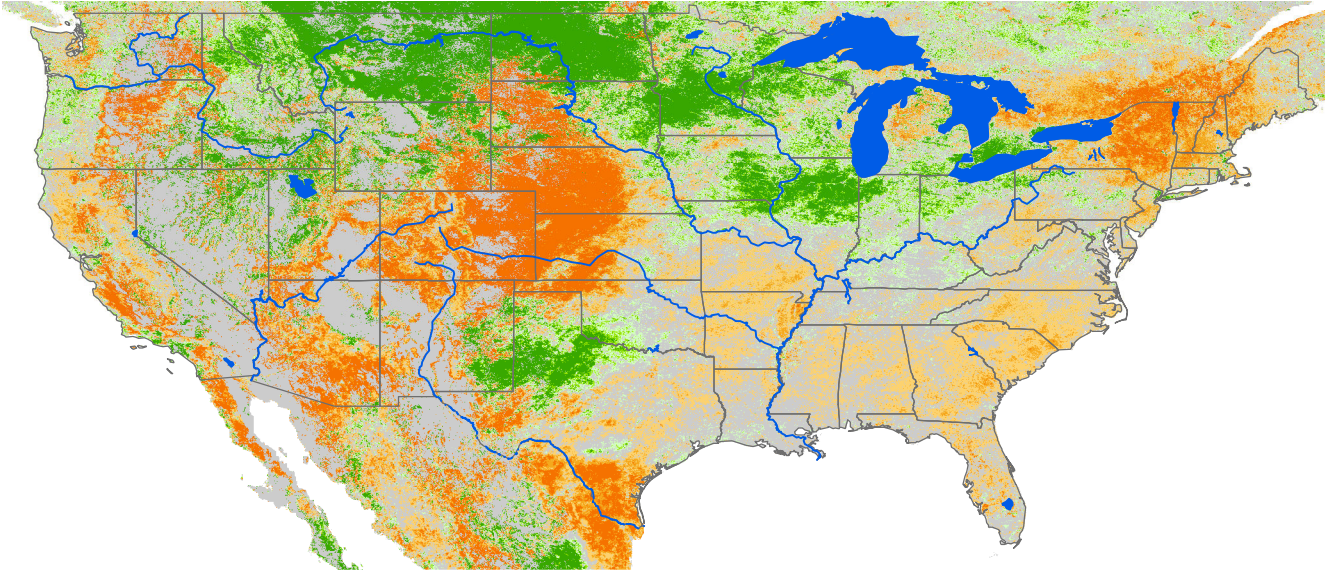

Monthly ET Anomaly

April 2002

ET Anomaly (%)

□ State  Water Body  River