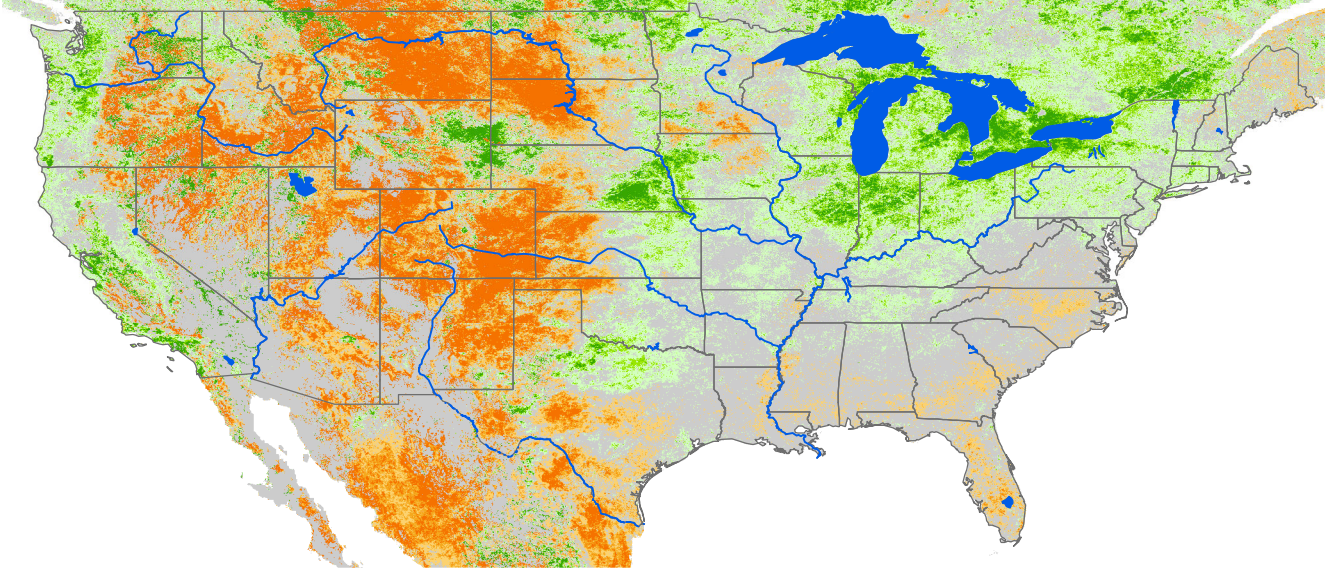

Monthly ET Anomaly May 2002

ET Anomaly (%)

□ State  Water Body  River