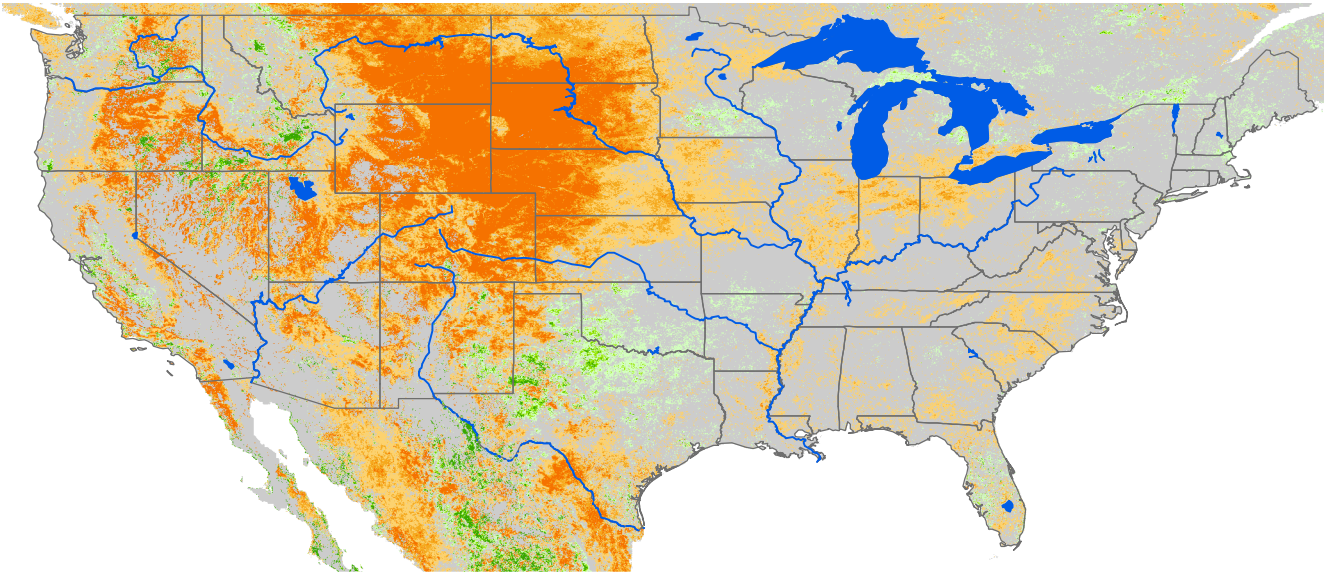

Monthly ET Anomaly

June 2002

ET Anomaly (%)

□ State ● Water Body — River