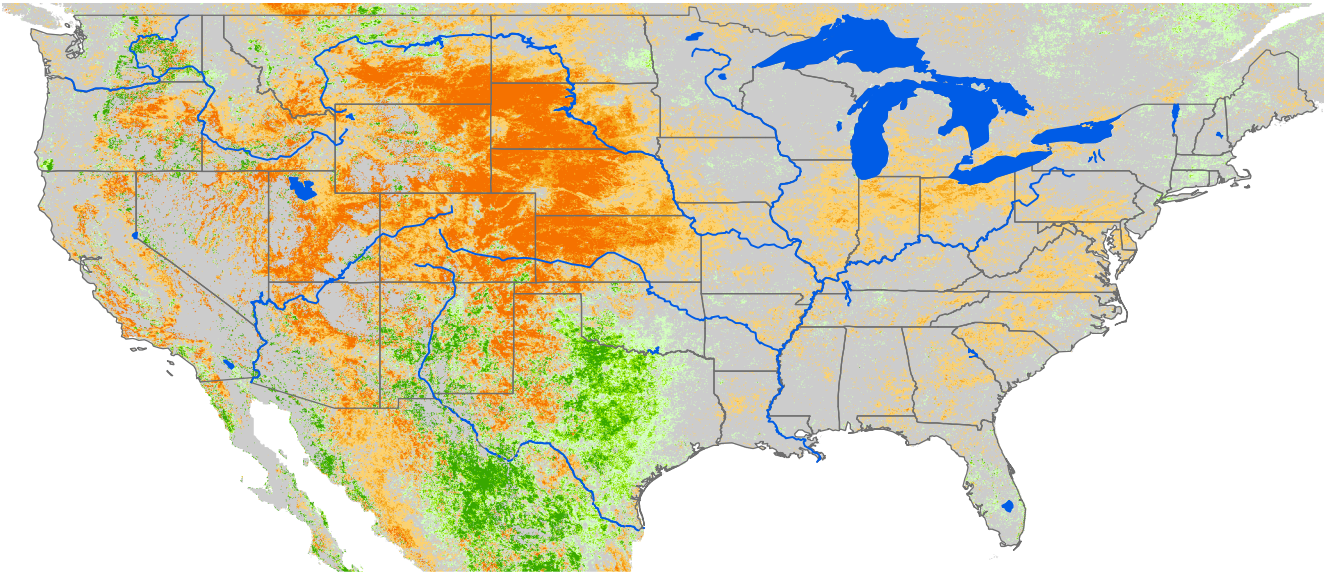

# Monthly ET Anomaly July 2002

## ET Anomaly (%)

State Water Body River