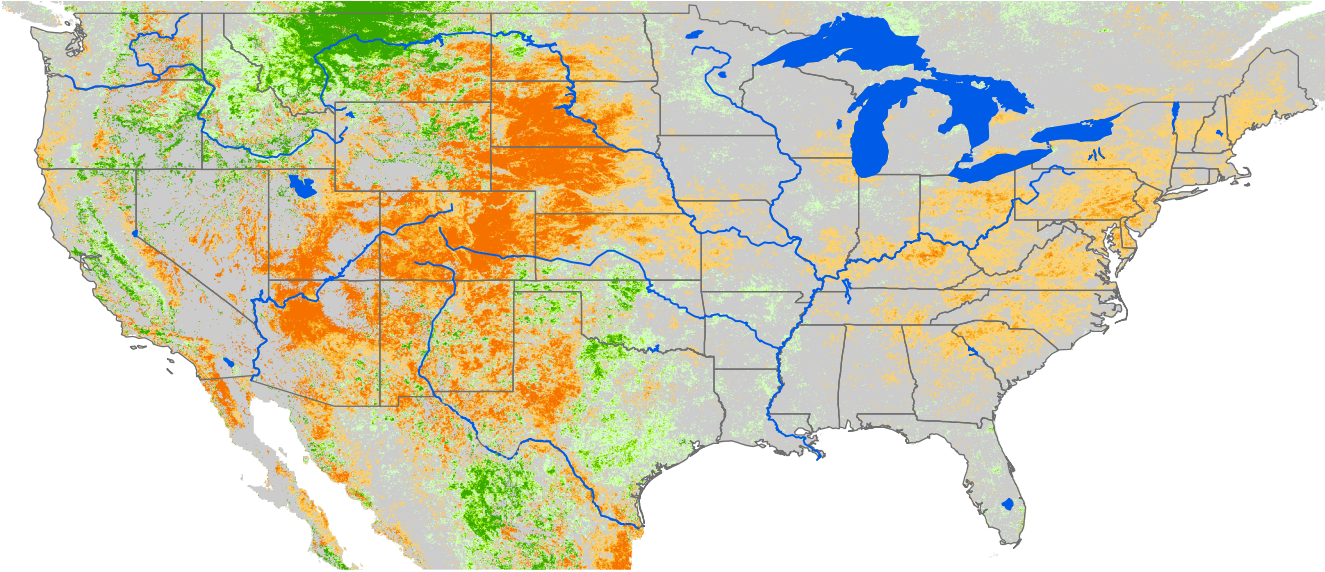

Monthly ET Anomaly August 2002

ET Anomaly (%)

 State  Water Body  River