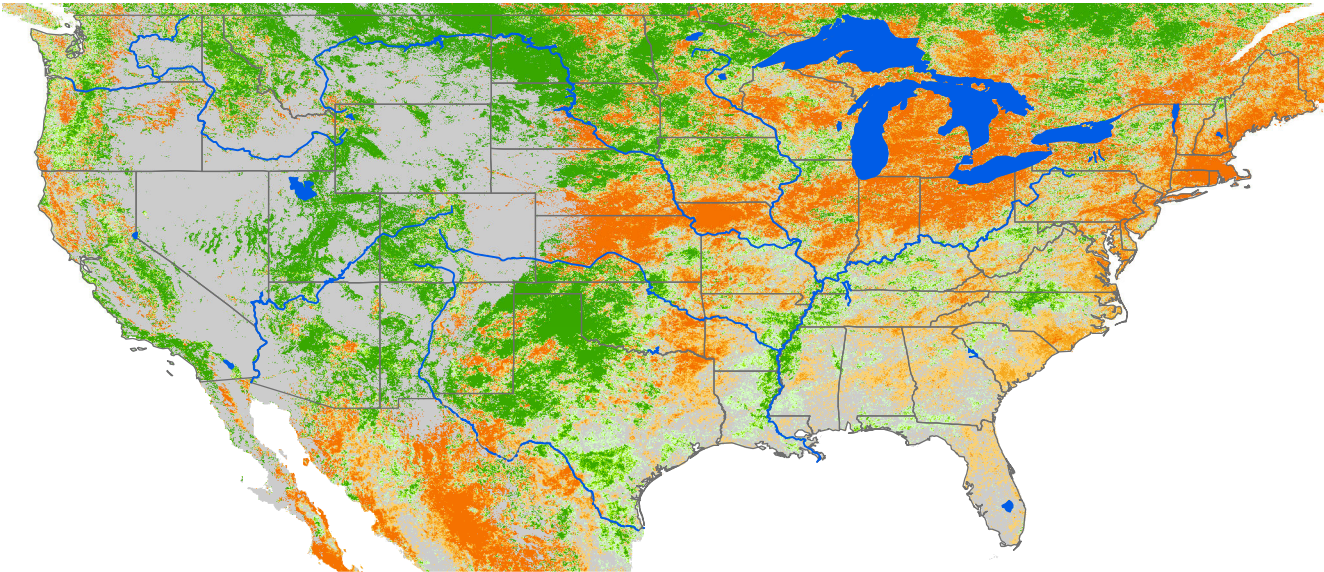

Monthly ET Anomaly October 2002

ET Anomaly (%)

State Water Body River