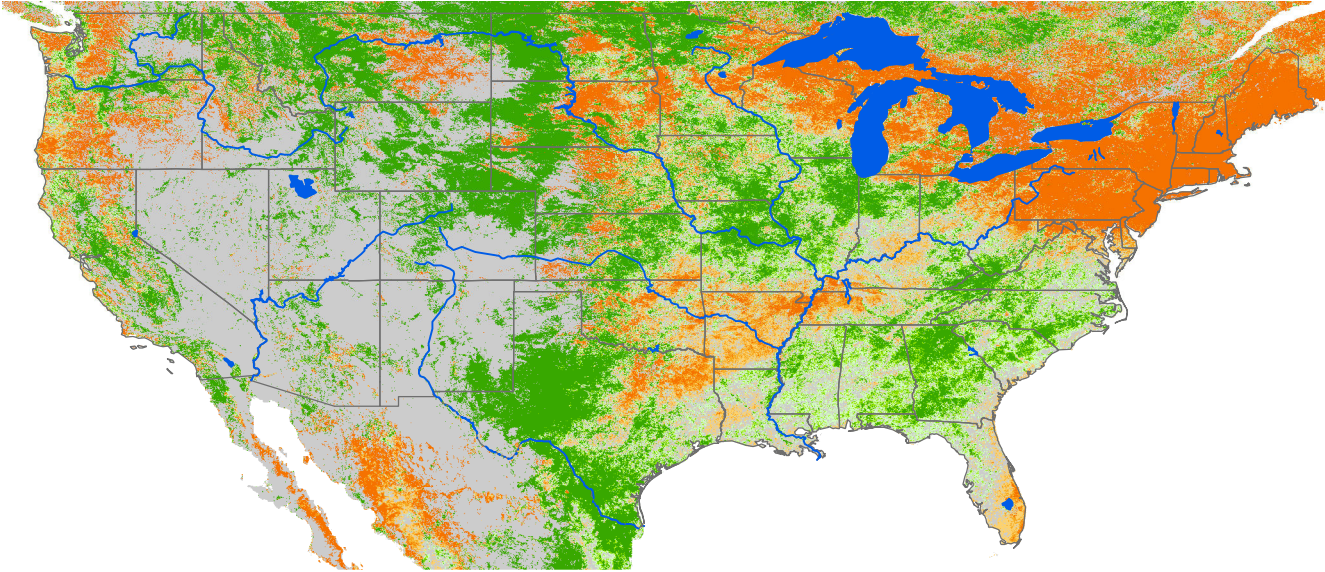

Monthly ET Anomaly

November 2002

ET Anomaly (%)

□ State ● Water Body — River