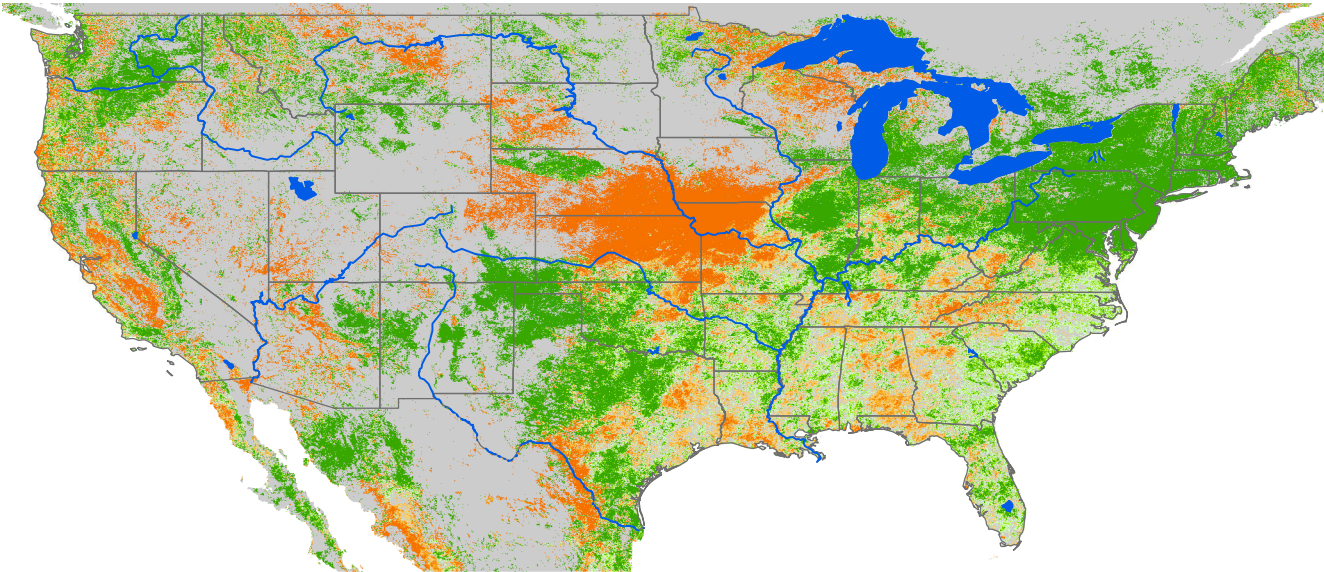

Monthly ET Anomaly December 2002

ET Anomaly (%)

State Water Body River