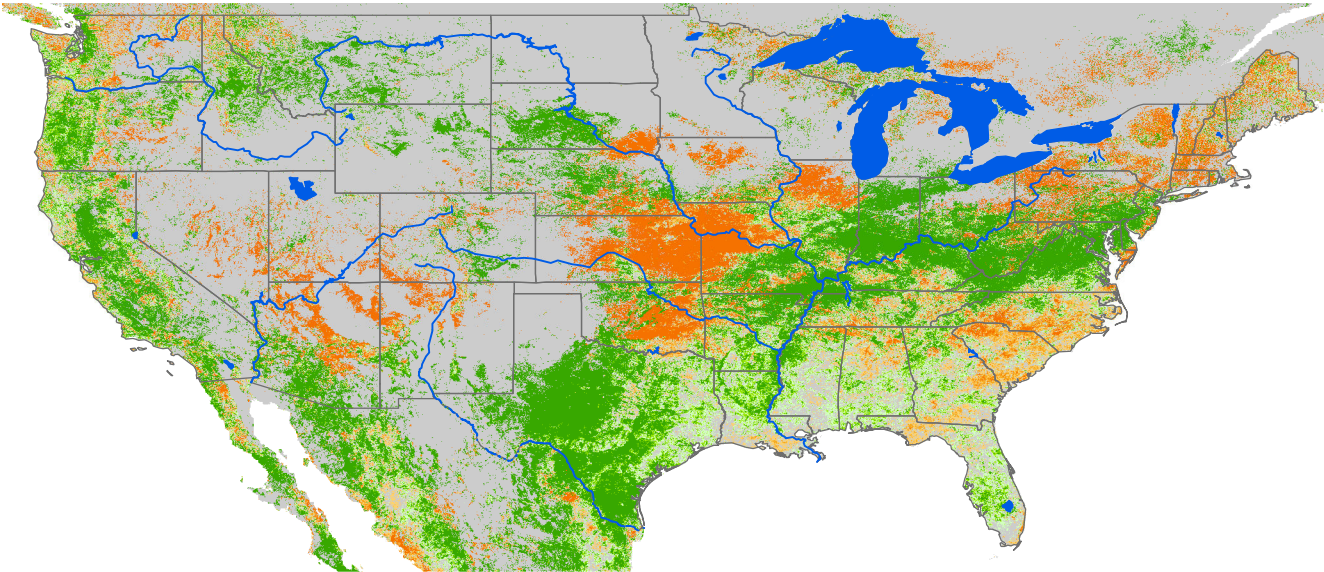

Monthly ET Anomaly February 2003

ET Anomaly (%)

□ State ● Water Body — River