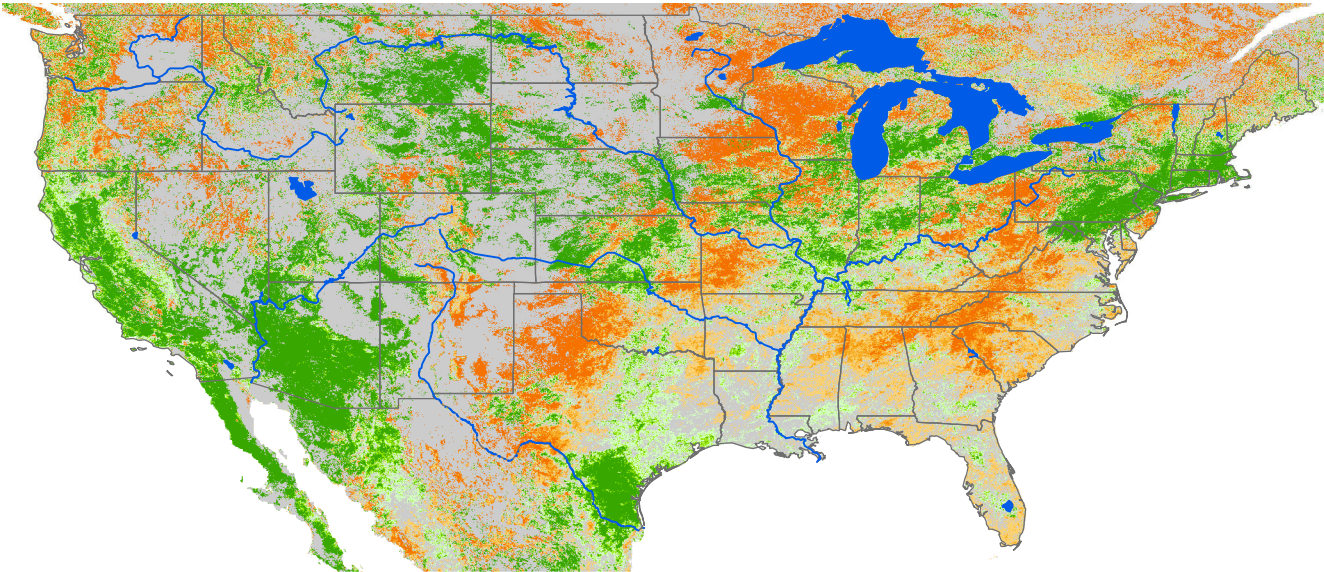

Monthly ET Anomaly March 2003

ET Anomaly (%)

State Water Body River