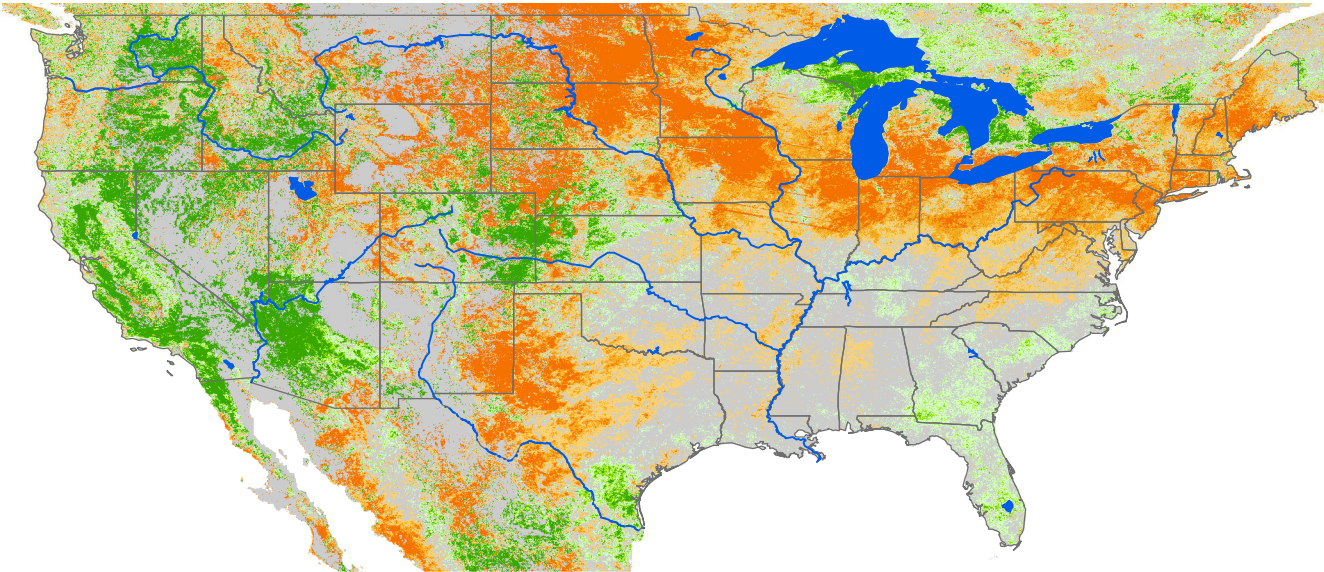

Monthly ET Anomaly

April 2003

ET Anomaly (%)

□ State Water Body River