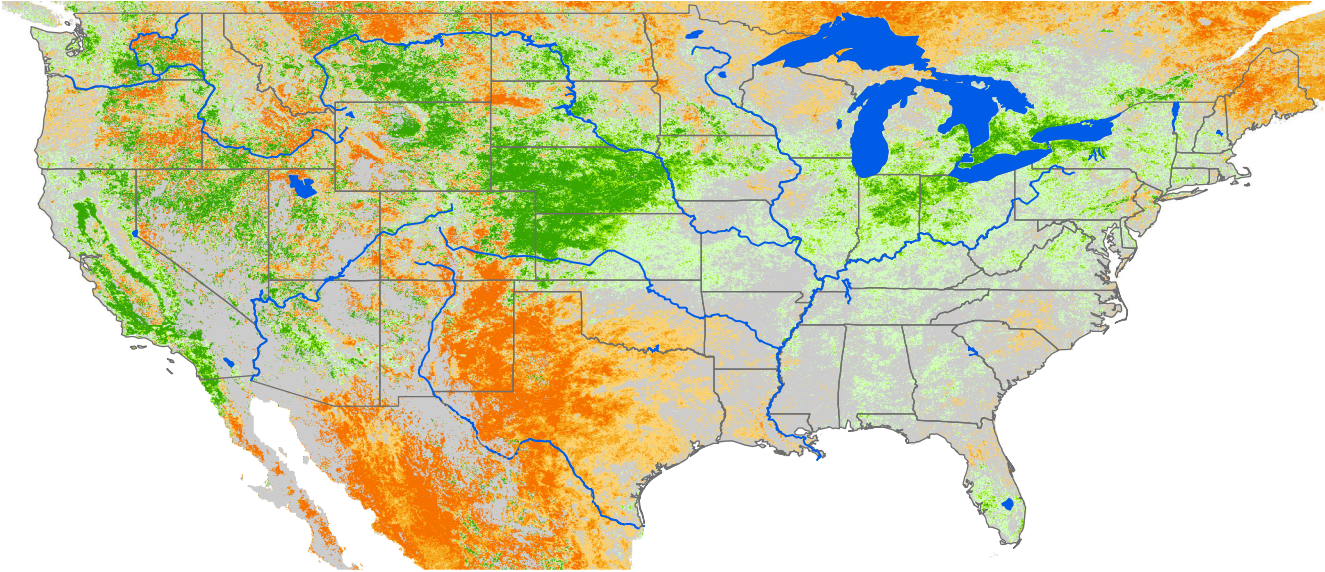

Monthly ET Anomaly May 2003

ET Anomaly (%)

□ State Water Body River