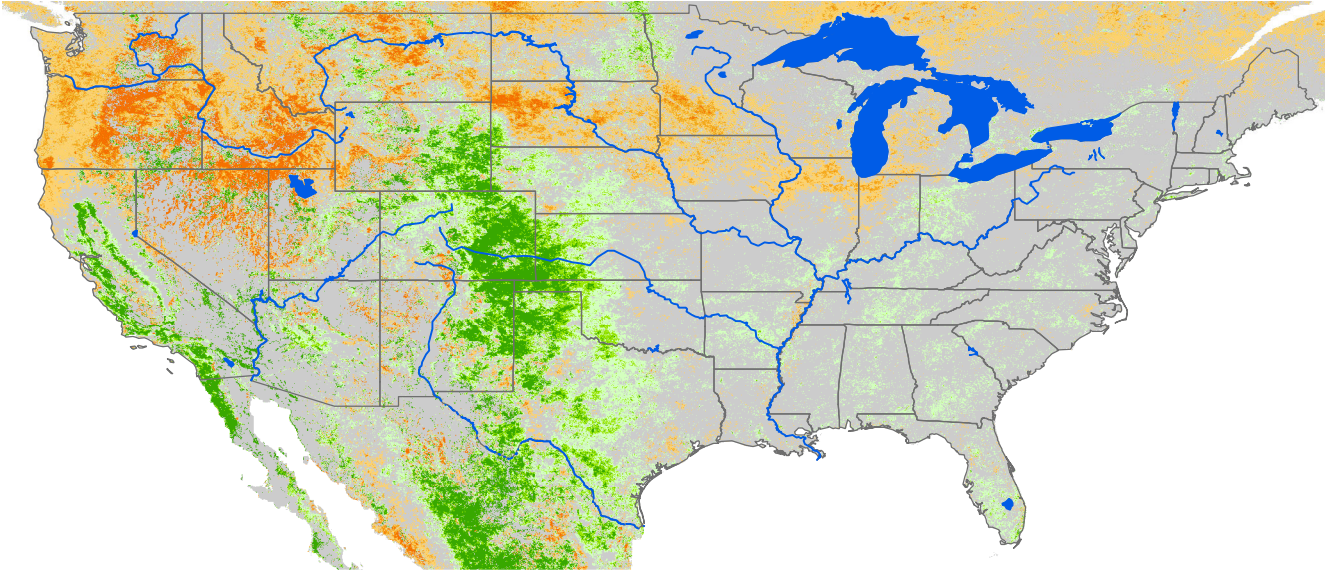

Monthly ET Anomaly

June 2003

ET Anomaly (%)

□ State  Water Body  River